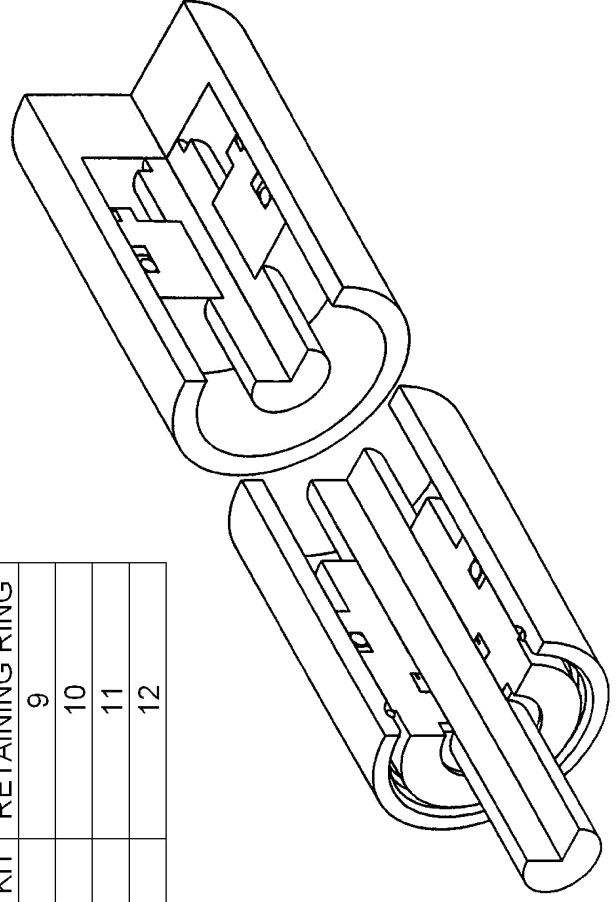

CYLINDER / PART NUMBER	SEAL KIT	RETAINING RING
FRONT DECK LIFT	1	5
REAR DECK LIFT	2	6
LEVELING	3	7
STEERING	4	8
		9
		10
		11
		12