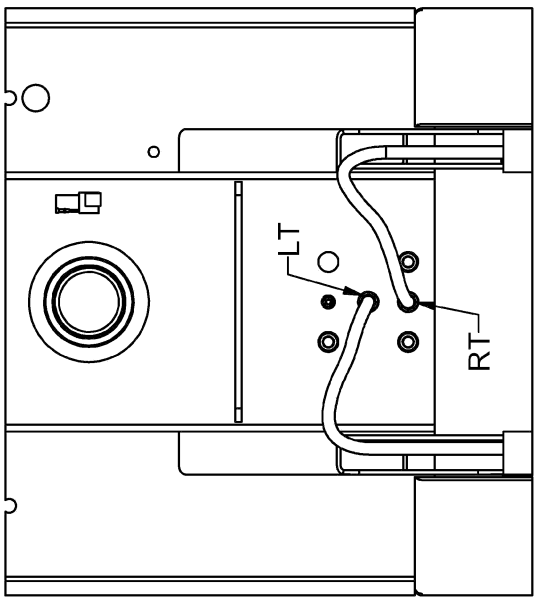

STEERING SYSTEM

VIEW FROM BOTTOM