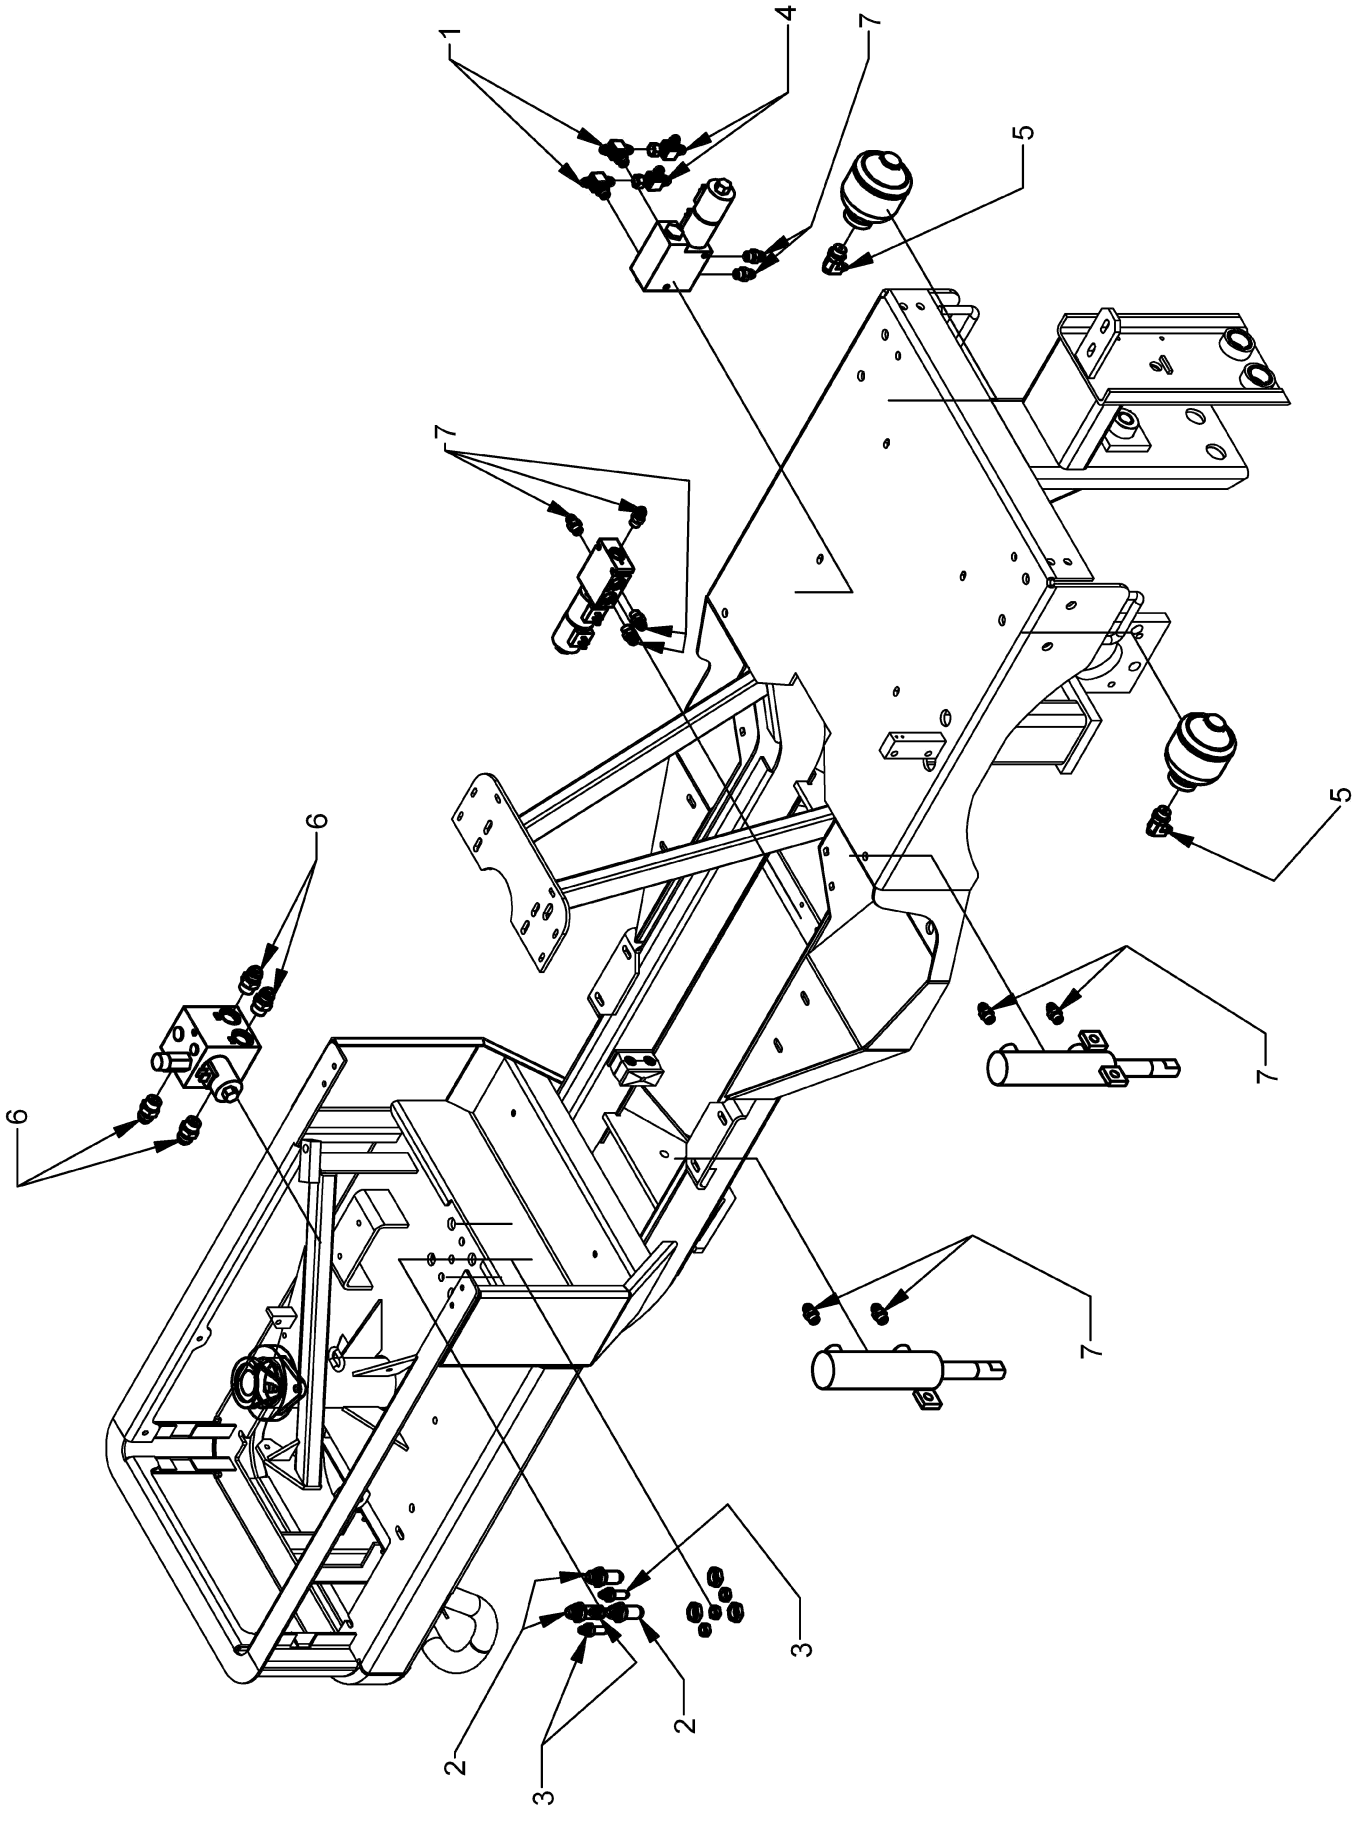

A180/20

REPERE	REF.	F	D	E
1	31918	ADAPTATEUR 6MJ/6MJ/6MB	ADAPTER 6MJ/6MJ/6MB	ADAPTER 6MJ/6MJ/6MB
2	33157	ADAPTATEUR 8MJ/8MJ	ADAPTER 8MJ/8MJ	ADAPTER 8MJ/8MJ
3	33032	ADAPTATEUR 4MJ/4MJ	ADAPTER 4MJ/4MJ	ADAPTER 4MJ/4MJ
4	33159	ADAPTATEUR 6MJ/6FJX/6MJ	ADAPTER 6MJ/6FJX/6MJ	ADAPTER 6MJ/6FJX/6MJ
5	33160	ADAPTATEUR 4MJ/8MB90	ADAPTER 4MJ/8MB90	ADAPTER 4MJ/8MB90
6	33162	ADAPTATEUR 10MJ/10MB	ADAPTER 10MJ/10MB	ADAPTER 10MJ/10MB
7	31933	ADAPTATEUR 6MJ/6MB	ADAPTER 6MJ/6MB	ADAPTER 6MJ/6MB