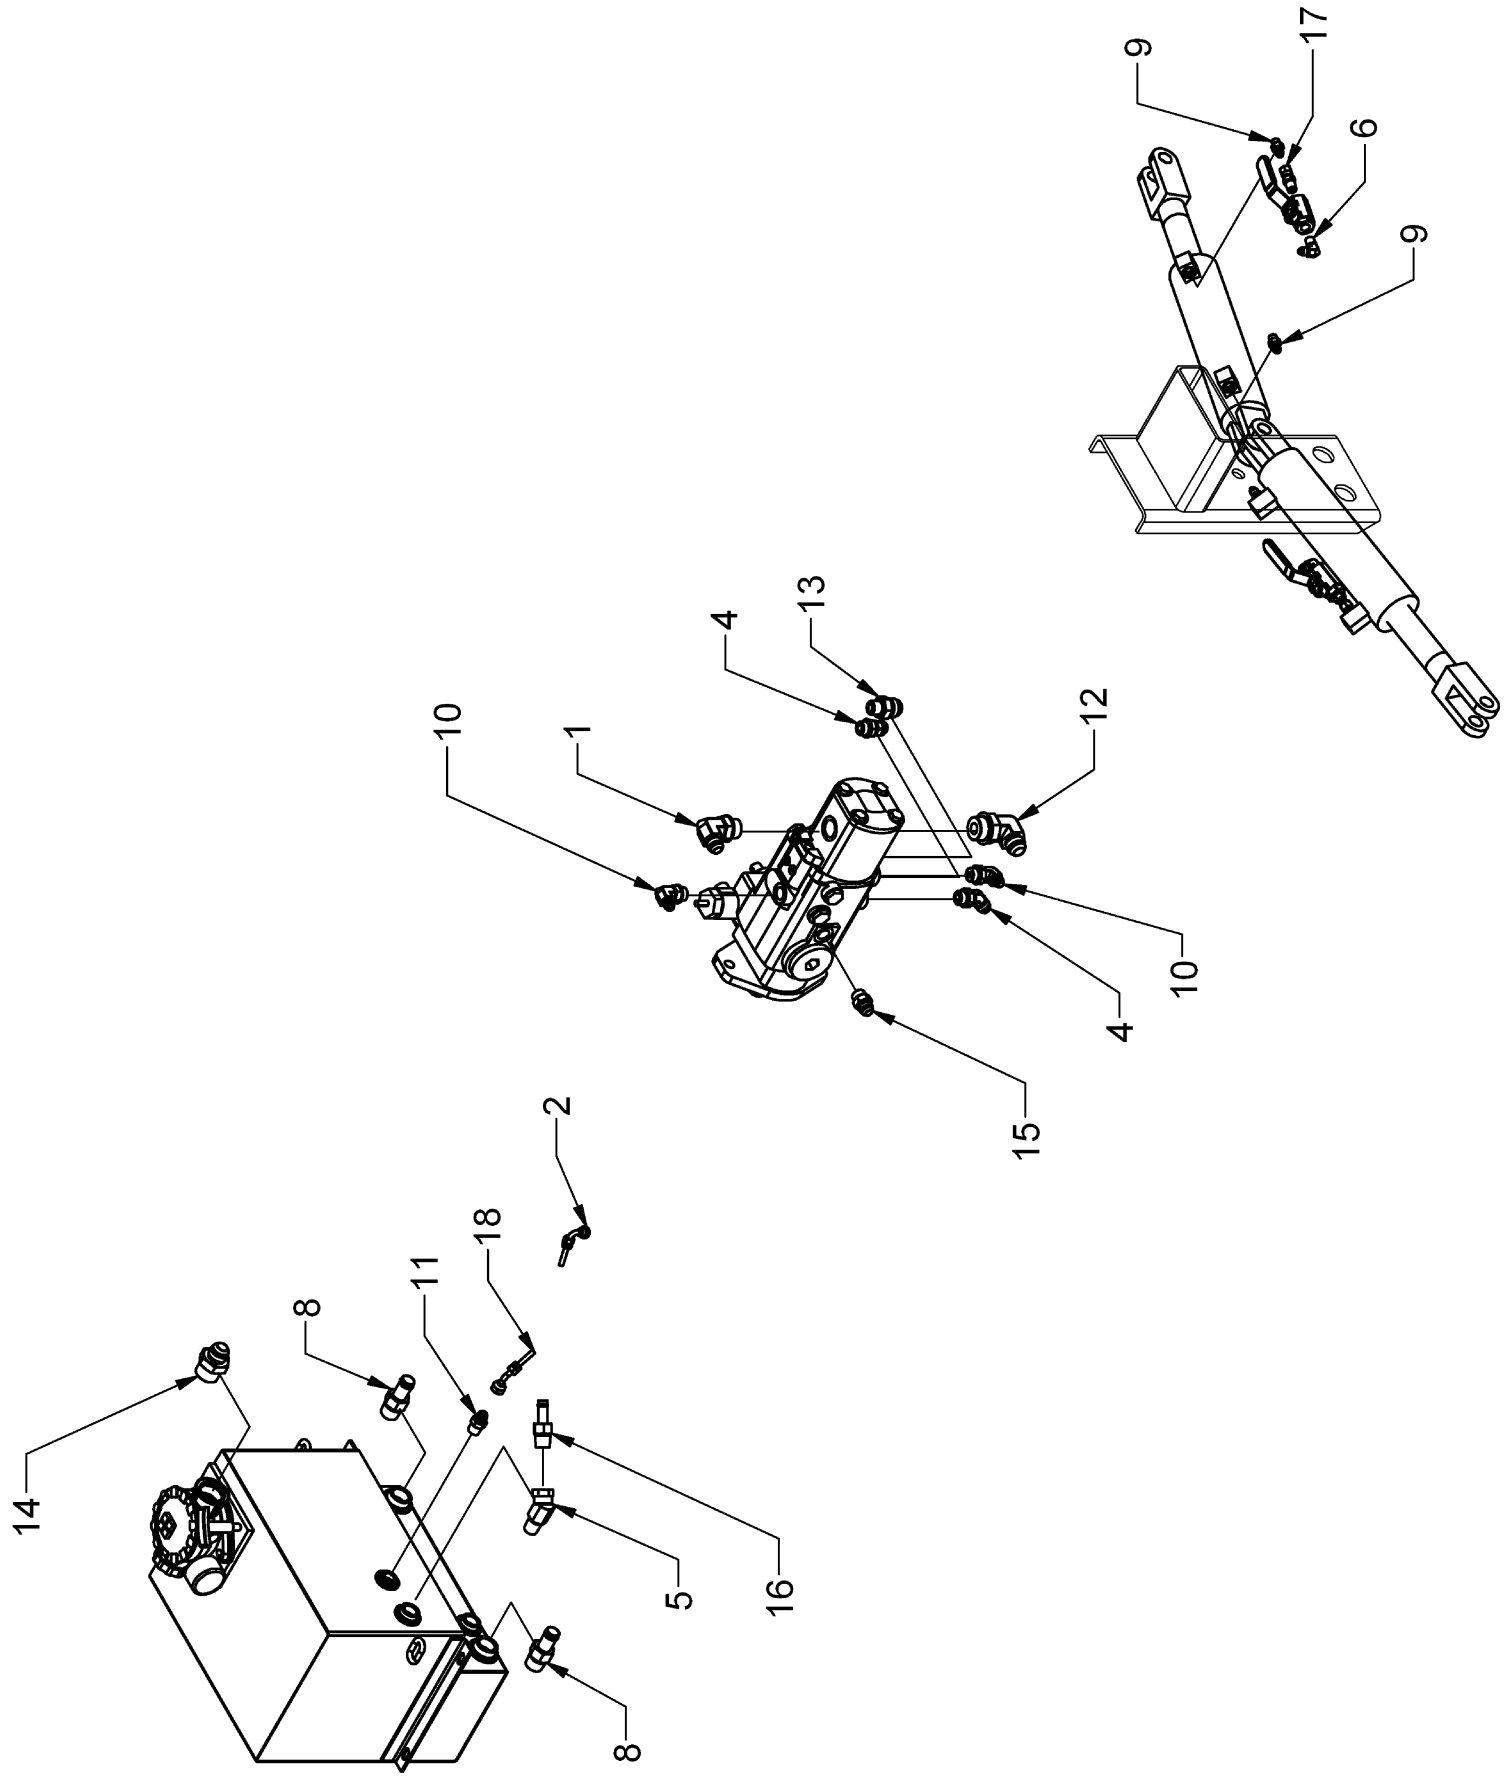

A180/19

REPERE	REF.	F	D	E
1	31986	ADAPTATEUR 10MJ/12MB90	ADAPTER 10MJ/12MB90	ADAPTER 10MJ/12MB90
2	33156	ADAPTATEUR 4G/4FJX90M	ADAPTER 4G/4FJX90M	ADAPTER 4G/4FJX90M
4	31949	ADAPTATEUR 8MB/8MJ45	ADAPTER 8MB/8MJ45	ADAPTER 8MB/8MJ45
5	31940	ADAPTATEUR 8MP/8FPX45	ADAPTER 8MP/8FPX45	ADAPTER 8MP/8FPX45
6	33158	ADAPTATEUR 4MJ/4MP90	ADAPTER 4MJ/4MP90	ADAPTER 4MJ/4MP90
8	31937	ADAPTATEUR 12BH/12MP	ADAPTER 12BH/12MP	ADAPTER 12BH/12MP
9	33161	ADAPTATEUR 4MJ/4MB	ADAPTER 4MJ/4MB	ADAPTER 4MJ/4MB
10	31984	ADAPTATEUR 6MJ/8MB90	ADAPTER 6MJ/8MB90	ADAPTER 6MJ/8MB90
11	31941	ADAPTATEUR 6MJ/6MP	ADAPTER 6MJ/6MP	ADAPTER 6MJ/6MP
12	31987	ADAPTATEUR 12MJ/16MB90	ADAPTER 12MJ/16MB90	ADAPTER 12MJ/16MB90
13	31985	ADAPTATEUR 12MJ/8MB	ADAPTER 12MJ/8MB	ADAPTER 12MJ/8MB
14	31936	ADAPTATEUR 12MJ/16MB90	ADAPTER 12MJ/16MB90	ADAPTER 12MJ/16MB90
15	31948	ADAPTATEUR 8MJ/8MB	ADAPTER 8MJ/8MB	ADAPTER 8MJ/8MB
16	31939	ADAPTATEUR 8BH/8MP	ADAPTER 8BH/8MP	ADAPTER 8BH/8MP
17	33163	ADAPTATEUR 4FJX/4MP	ADAPTER 4FJX/4MP	ADAPTER 4FJX/4MP
18	33164	ADAPTATEUR 4C2-6FJX45	ADAPTER 4C2-6FJX45	ADAPTER 4C2-6FJX45