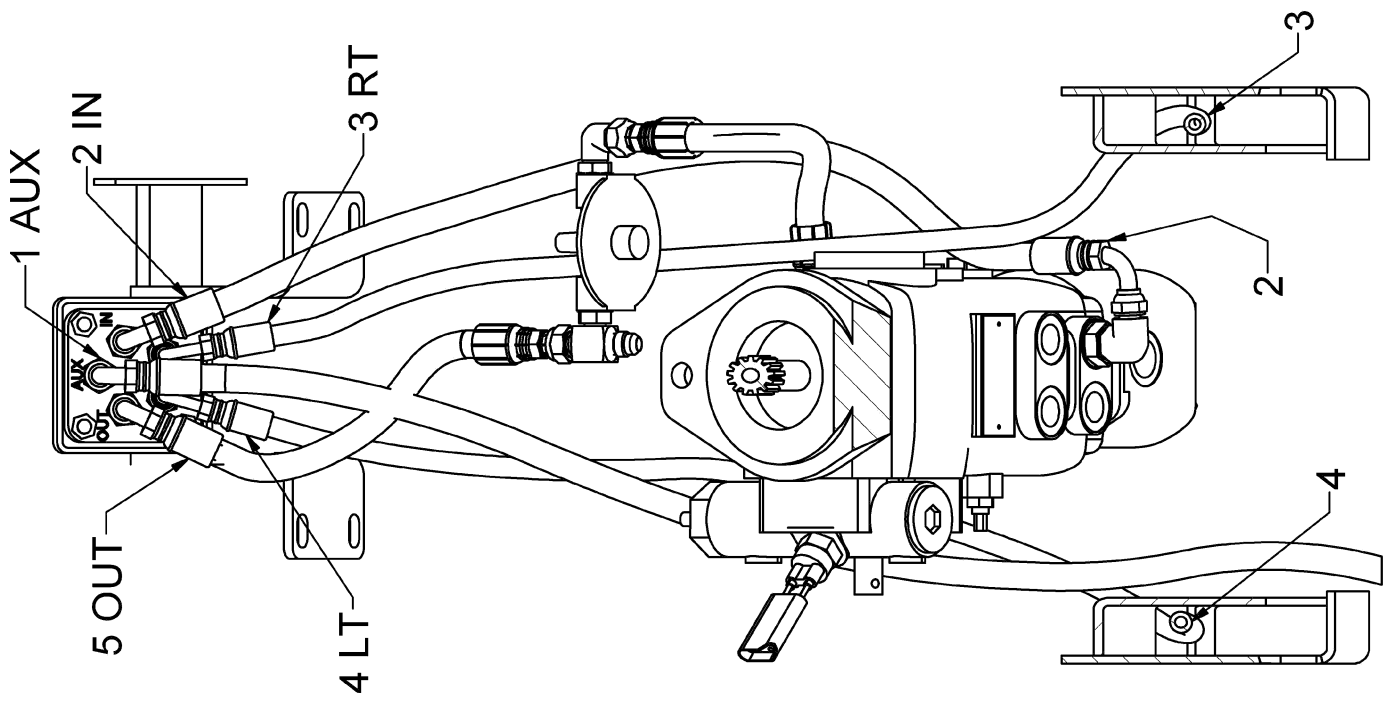

STEERING SYSTEM

VIEW FROM BOTTOM