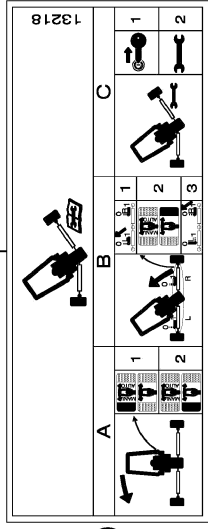

DIESEL (4)

DIESEL FUEL ONLY (5)