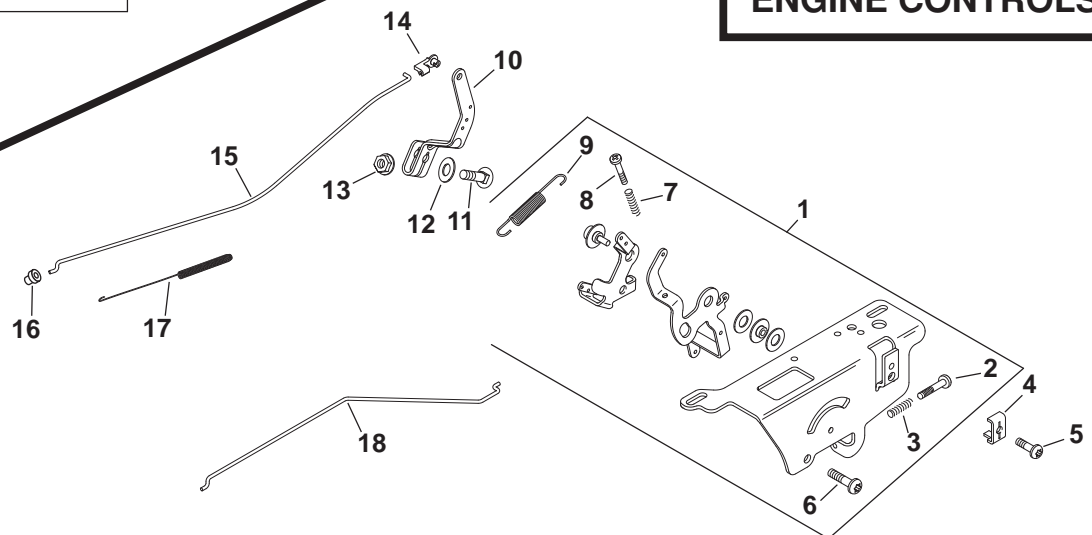

ENGINE CONTROLS