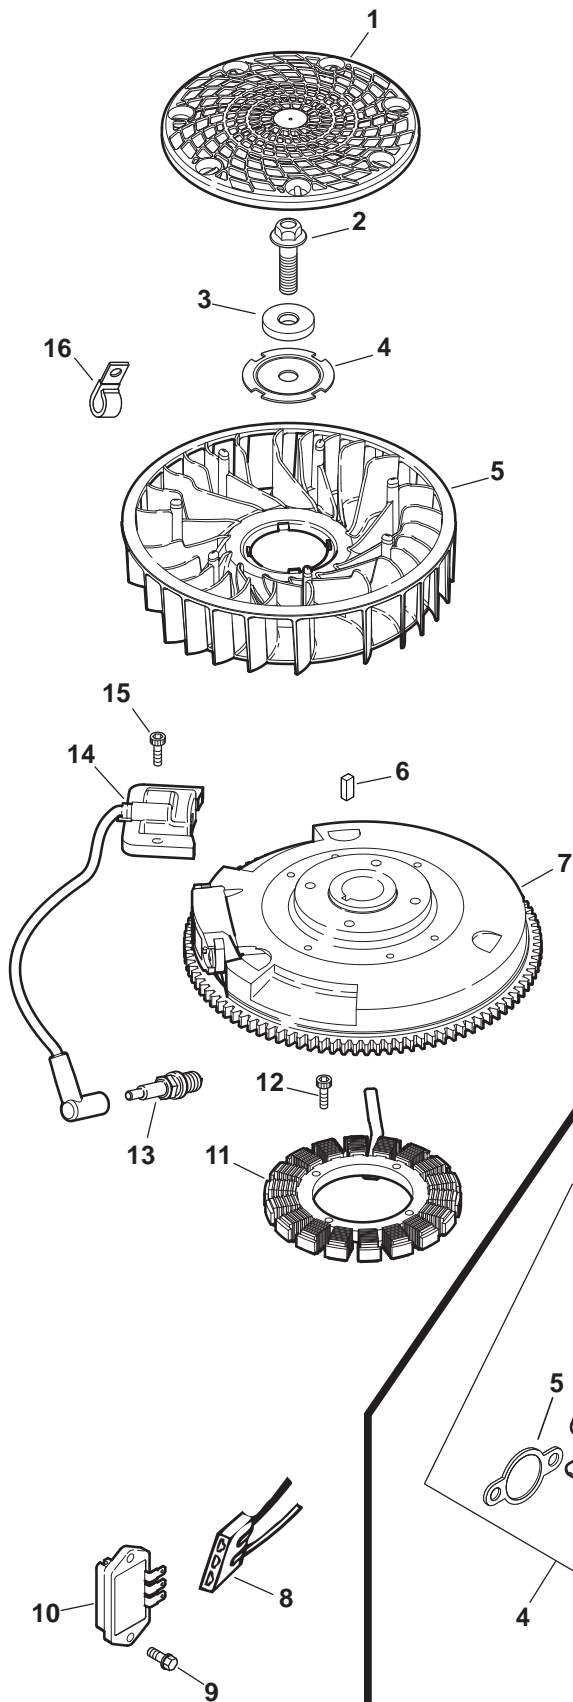

KOHLER ENGINE - MODEL NUMBER SV470, TYPE NUMBER 0121

IGNITION/ELECTRICAL