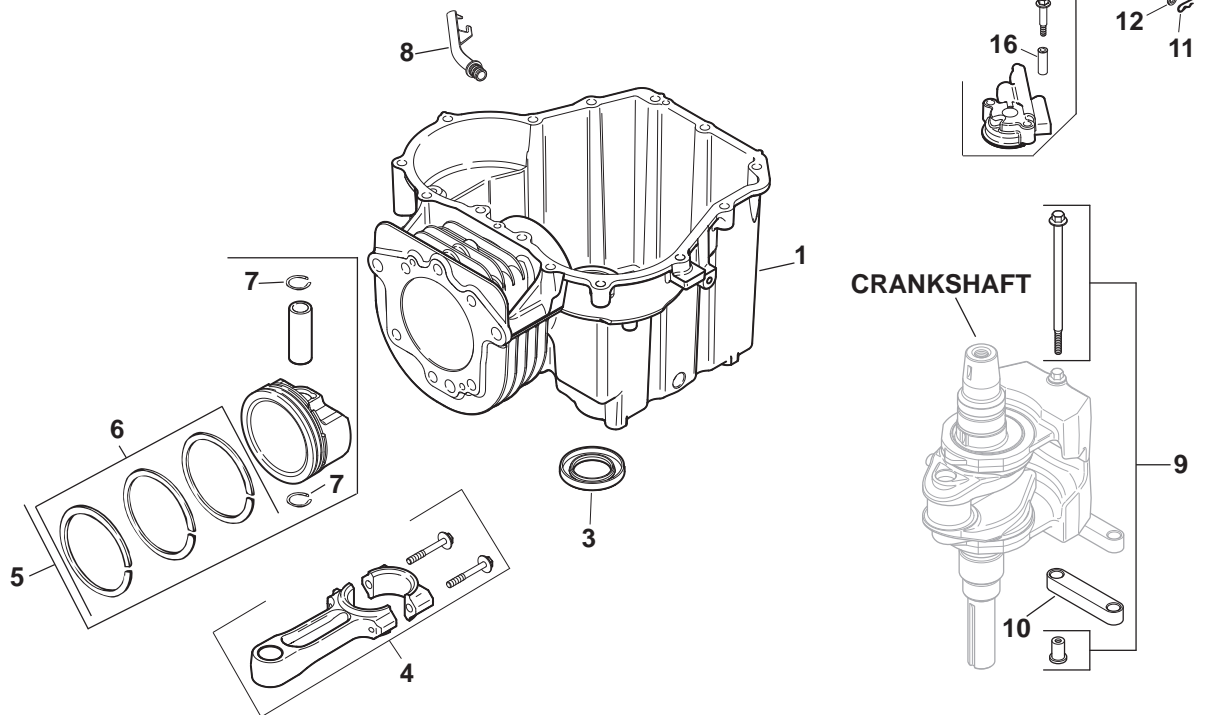

KOHLER ENGINE - MODEL NUMBER SV470, TYPE NUMBER 0121

CYLINDER HEAD, VALVE AND BREATHER

CRANKCASE