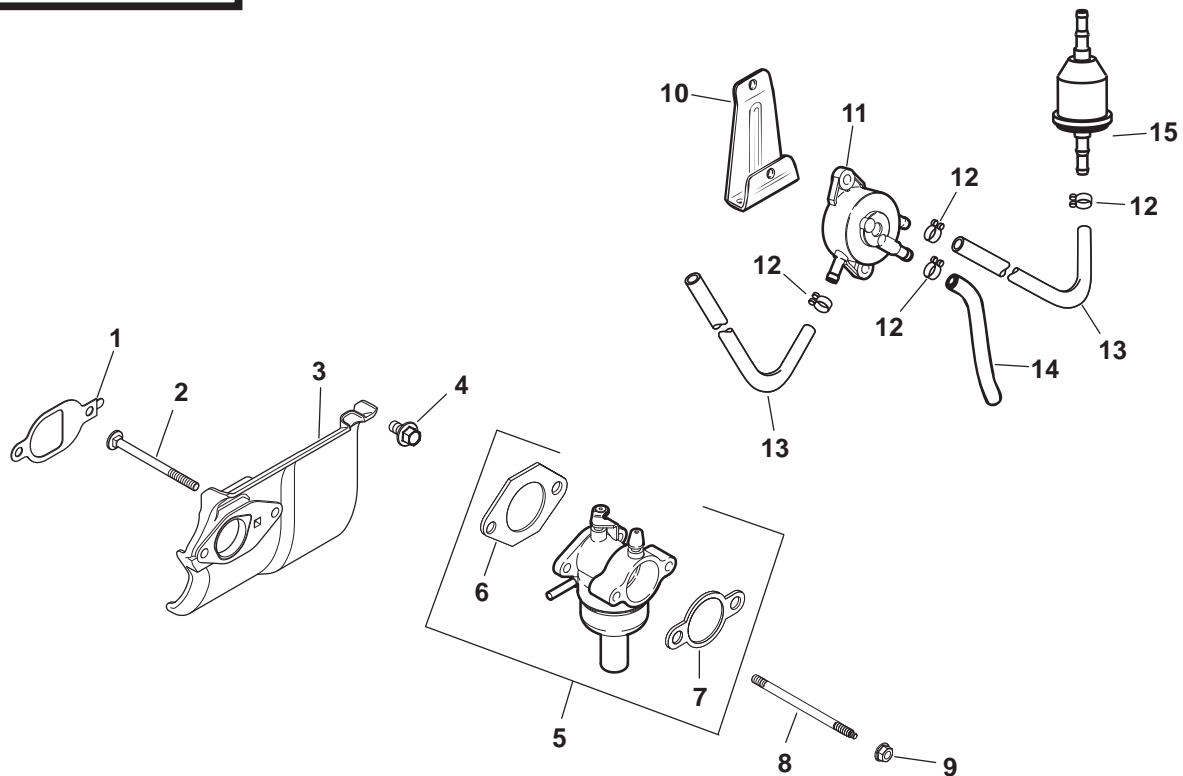

FUEL SYSTEM