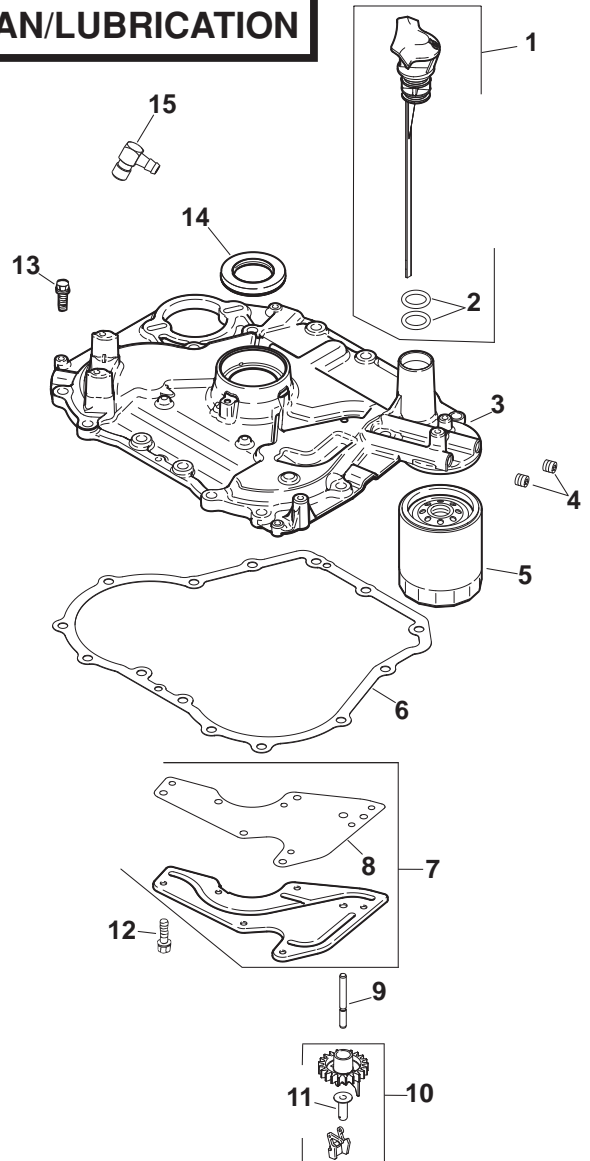

OIL PAN/LUBRICATION