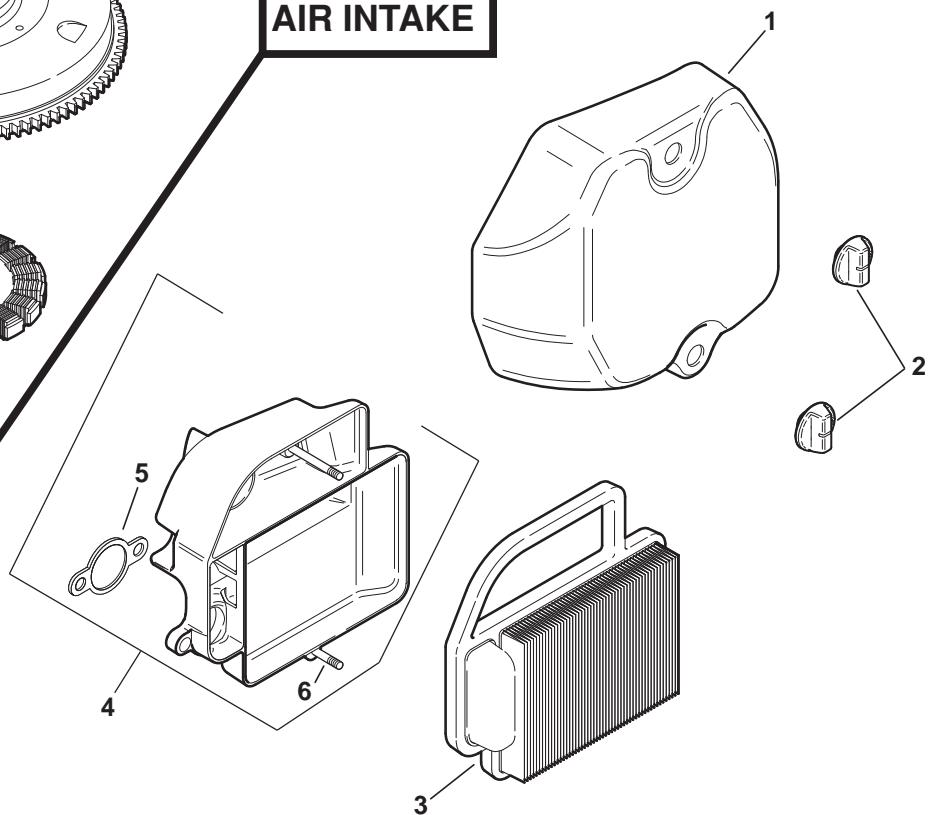

KOHLER ENGINE - MODEL NUMBER SV470, TYPE NUMBER 0121

IGNITION/ELECTRICAL

BLOWER HOUSING AND BAFFLES

AIR INTAKE

KOHLER ENGINE - MODEL NUMBER SV470, TYPE NUMBER 0121

IGNITION / ELECTRICAL

Key No.	Part No.	Description
1	531 02 95-72	Screen, Grass
2	504 57 86-01	Screw, Hex Flange
3	504 58 05-01	Washer, Flat
4	544 93 68-01	Plate, Fan Mounting
5	531 02 95-76	Fan
6	510 43 92-01	Key, Straight Flywheel
7	510 43 91-01	Flywheel
8	522 90 64-01	Connector
9	531 02 95-84	Screw, Flanged, Thread Forming M5 x 0.8 x 20
10	504 57 71-01	Regulator / Rectifier
11	531 02 97-45	Kit, 15 Amp Stator (Includes Terminal)
12	531 02 95-81	Screw, Thread Forming M5 x 0.8 x 25
13	531 02 99-75	Spark Plug, RFI
14	531 02 95-87	Module, Ignition (CDI Fixed)
15	531 02 95-84	Screw, Flanged, Thread Forming M5 x 0.8 x 20
16	504 57 78-01	Clip, Wire
Not Illustrated		
--	522 90 65-01	Harness, Wiring
--	544 93 75-01	Terminal
--	544 93 71-01	Tie