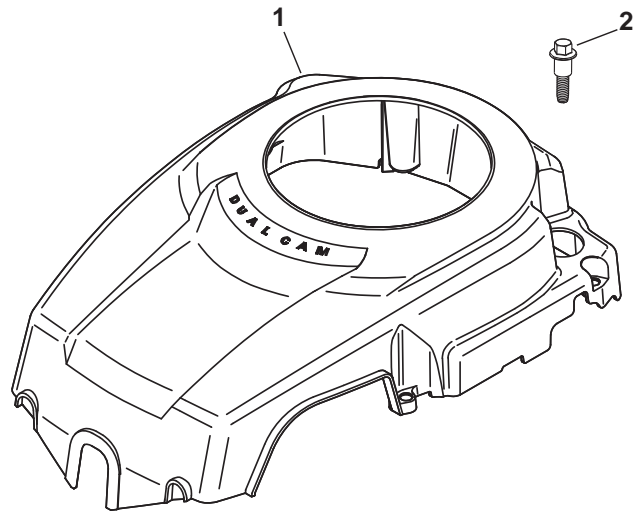

BLOWER HOUSING AND BAFFLES