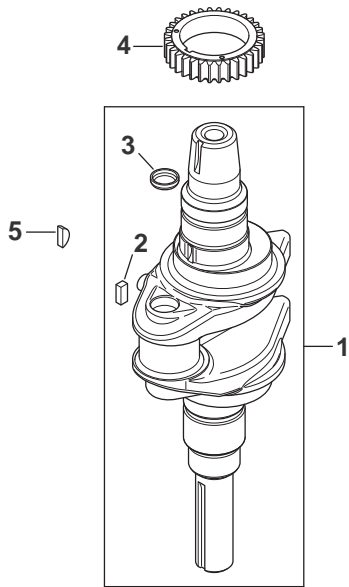

KOHLER ENGINE - MODEL NUMBER SV470, TYPE NUMBER 0121

CRANKSHAFT