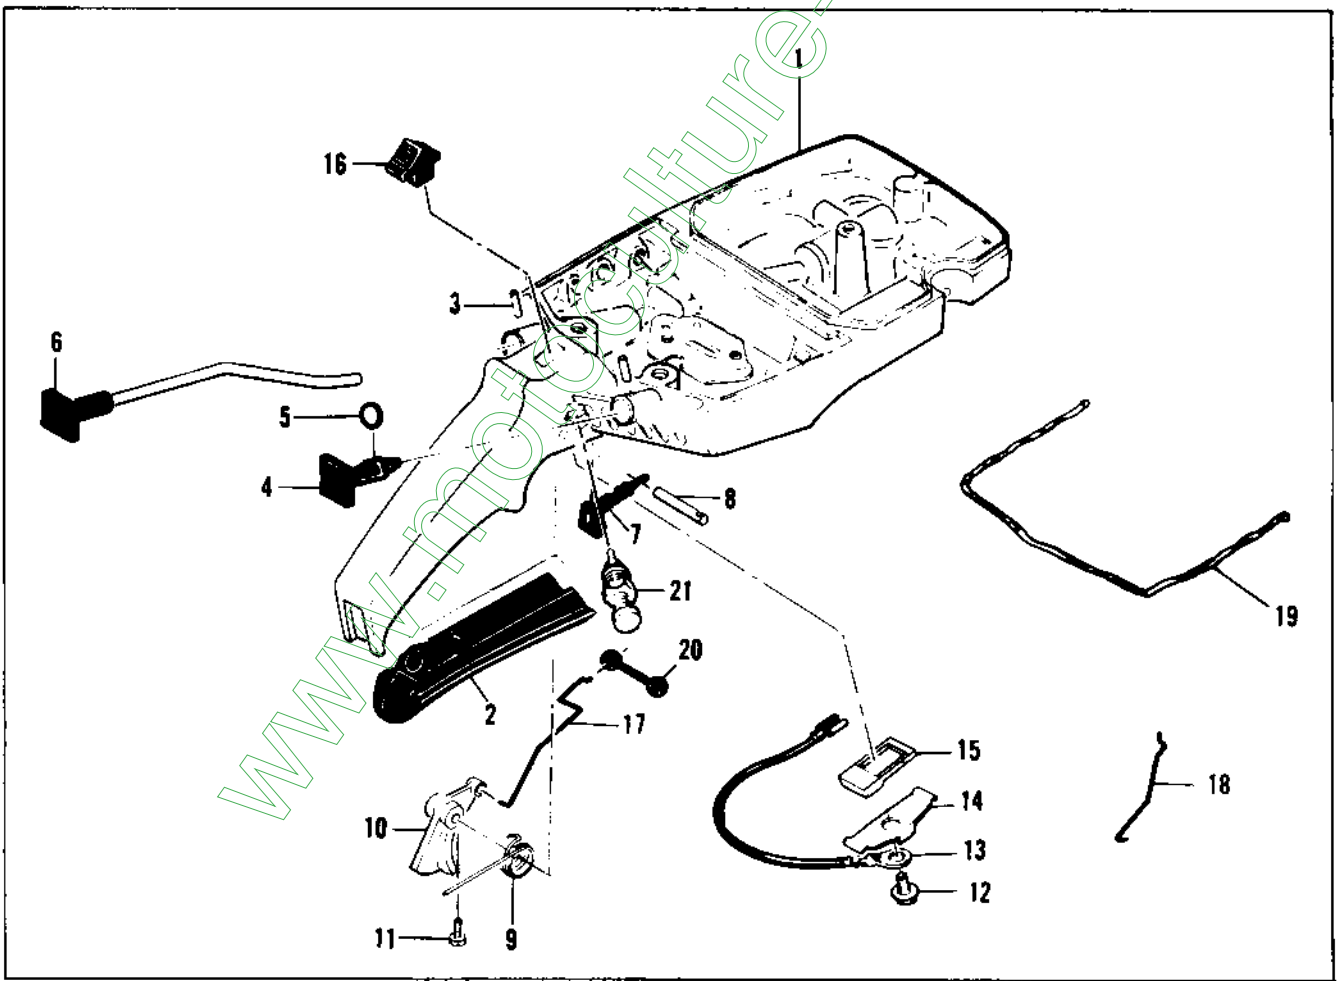

Figure 2. Fan housing & Starter Assemblies

Figure 3. Fuel Tank Assembly

Figure 2. Fan Housing & Starter Assemblies

Item No.	Part Number	Description	Units Per Assy
1	62191A	Insert - Starter handle	1
2	62190A	Handle - Starter	1
3	110646	Screw - Oval hd 8-32 x 1-1/8	3
4	87672	Cover - Starter	1
5	110341	Screw - Hex hd 10-24 x 1/2	1
6	68162	Rope - Starter	1