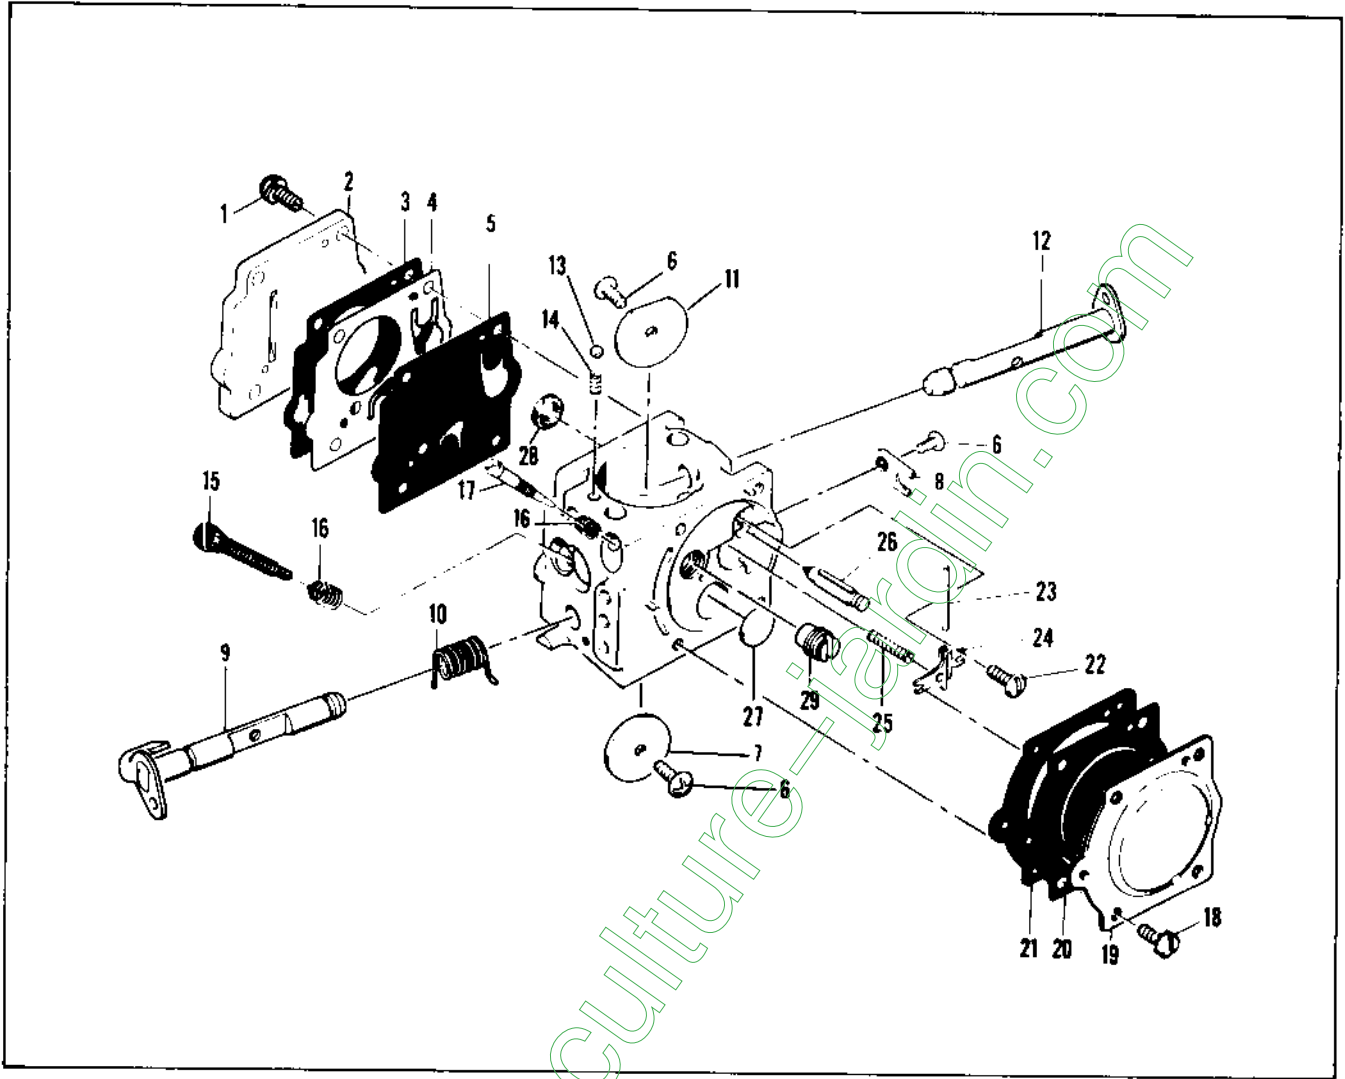

*Furnished on a 12-1/2 in. strip containing 9 beads (enough for 9 replacements)

Figure 4. Carburetor Assembly

Figure 4. Carburetor Assembly

Item No.	Part Number	Description	Units Per Assy
	89324	Carburetor Assy	1
1	67501	. Screw - Pump cover	4
2	88731	. Kit - Pump cover	1
3	**88617	. . Gasket - Cover	1
4	*67498	. Diaphragm - Check valve	1
5	*83114	. Diaphragm - Fuel pump	1
6	*47690	. Screw - Plate	3
7	83762	. Plate - Throttle	1
8	67489	. Clip - Shaft	1
9	67486	. Shaft Assy - Throttle	1
10	85981	. Spring - Throttle return	1
11	67490	. Plate - Choke	1
12	67488	. Shaft Assy - Choke	1
13	*100302	. Ball - Choke friction	1
14	*67504	. Spring - Choke friction	1
15	*68106	. Screw - Idle speed	1
16	*67502	. Spring - Idle	2
17	90345	. Needle - Idle mixture	1
18	70798	. Screw - Diaphragm cover	4