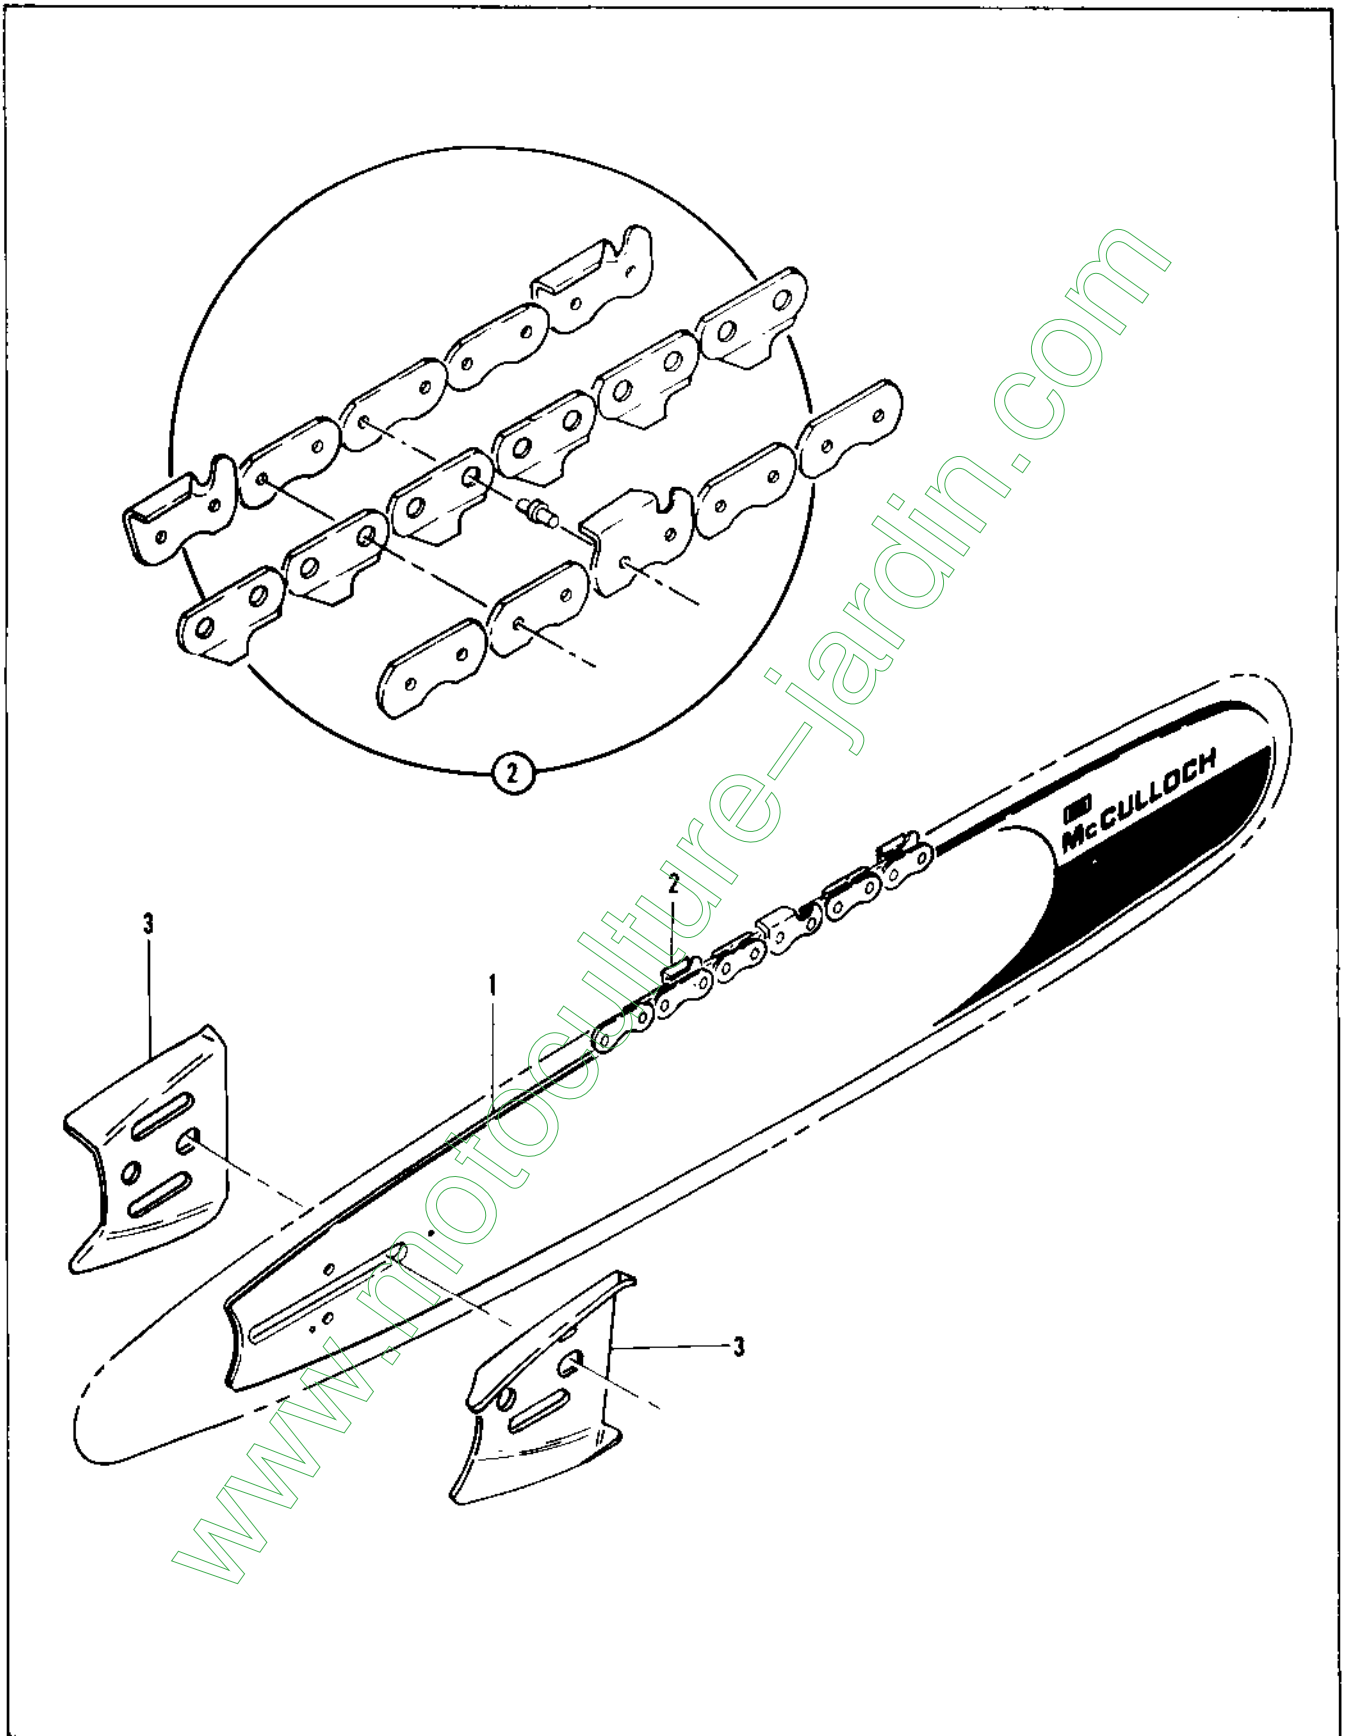

Item No.	Part Number	Description	Units Per Assy
50	86306	Gasket - Cover	1
51	87270	Cap - Oil tank	1
52	87269	Retainer - Valve	1
53	86402	Valve - Check	1
54	101148	"O" Ring	1
55	62123B	Hose Assy - Oil	1
56	51506	Screen - Hose	1
57	110713	Screw - Skt hd 10-24 x 7/8	1
58	24236	Washer - Special	1
59	89642	Gasket - Pulse pump	1
	89115	Pump Assy - Pulse	1
60	60260A	Piston Assy - Pump	1
61	104001	"O" Ring	1
62	86182	Ring - Piston	1
63	60937	Washer - Teflon	1
64	60259	Spring - Piston	1
65	62227	Sleeve - Adjustment	1
66	110386	Screw - Hex hd 8-32 x 1	1
67	100251	Nut - Hex 8-32	1
68	89114	Clamp - Pump	1
69	62407	Cover - Outlet valve	1
70	106104	"O" Ring	1
71	62885A	Spring - Outlet valve	1
72	102809	Ball	1
73	88645	Screw - Set	1
74	62105	Screw Assy - Sealing	4
75	62842	Washer - Sealing	4
76	110288	Screw Assy - Hex 8-32 x 3/4	1
77	89435	Crankcase Assy	1
78	110288	Screw Assy - Hex 8-32 x 1-3/8	2
79	110618	Screw Assy - Hex 8-32 x 1-3/8	1
80	62065	Bolt - Bar mounting	2
81	88825	Valve - Comp. rcl.	1
82	85505	Washer - Valve	1
83	110681	Screw - Skt hd 10-24 x 1/4	1
84	87710	Pin - Piston	1
85	89783	Piston Assy	1
86	89436	Ring Set - Piston	1
87	110590	Bearing - Needle	2
88	85352	Connecting Rod Assy	1
89	61627A	Screw - Skt hd special	2
90	63225	Roller - Needle (Set of 20)	1
91	67906	Seal - Oil	1
92	63464	Ring - Snap	1
93	67905	Bearing - Ball	1
94	110260	Seal - Oil	1
95	104357	Bearing - Needle	1
96	87728	Crankshaft	1