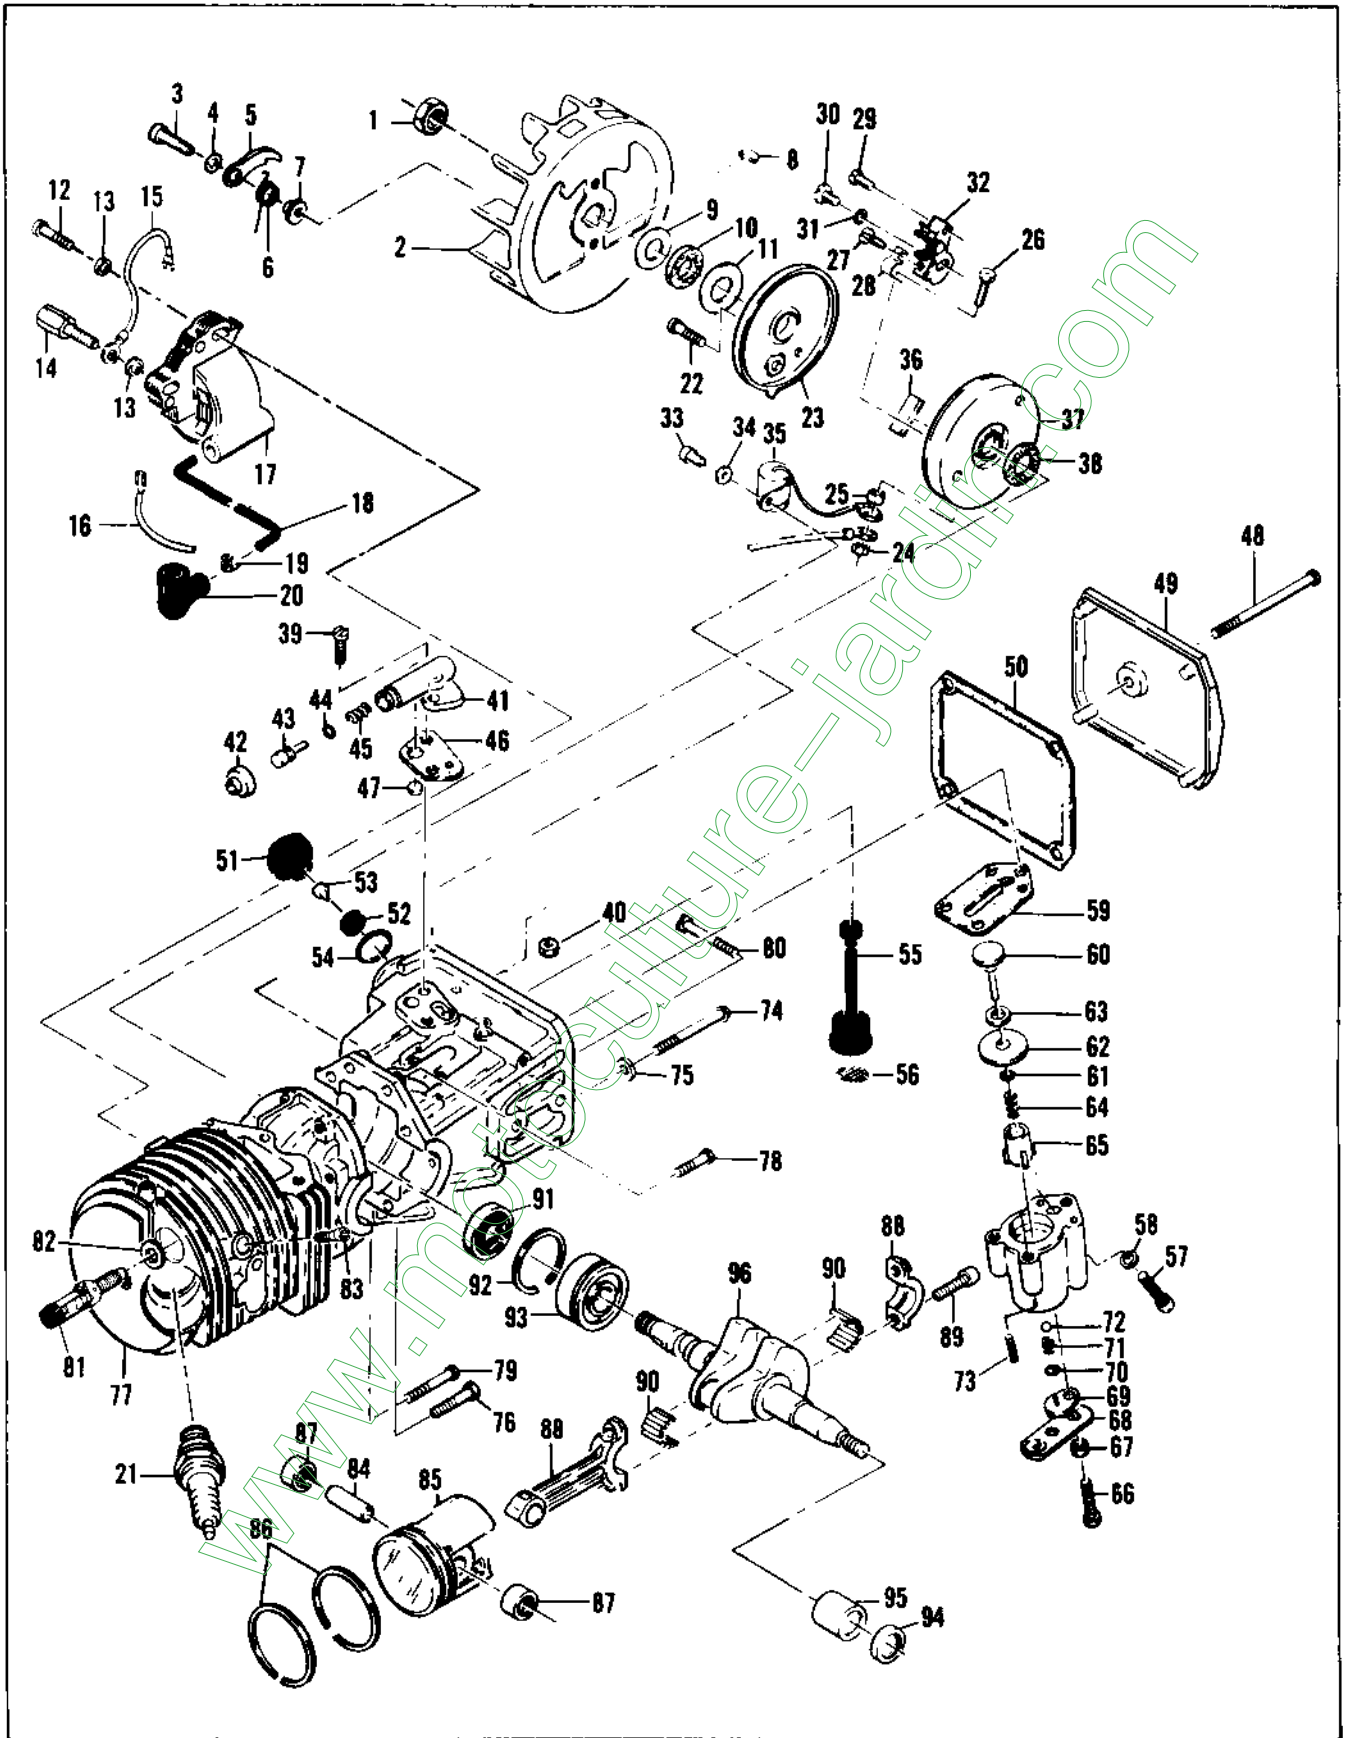

Figure 5. Powerhead Assembly

Figure 5. Powerhead Assembly

Figure 5. Powerhead Assembly

Item No.	Part Number	Description	Units Per Assy
1	110703	Nut - Hex 3/8-24	1
2	86068	Flywheel	1
3	110713	Screw - Skt hd 10-24 x 7/8	2
4	83241	Washer - Special	2
5	67546	Pawl - Starter	2
6	67545	Spring - Pawl	2
7	67547	Pivot - Pawl	2
8	103879	Key - Woodruff	1
9	67057	Washer - Thrust	1
10	67056	Seal - Breaker box cover	1
11	67054	Washer - Thrust	1
12	110127	Screw - Hex hd 10-24 x 7/8 (SEMS)	1
13	100002	Washer - #10	2
14	83512	Stud - Special	1
15	84686	Wire Assy - Ground	1
16	69344	Wire Assy - Primary	1
17	87246	Coil & Lamination Assy	1
18	50120	Wire Assy - Spark plug	1
19	55061	Connector	1
20	85758	Boot	1
21	63097	Spark Plug - AC CS 45T	1
22	110584	Screw - Pan hd 8-32 x 3/4	1
23	62362	Cover - Breaker box	1
24	100298	Nut - Hex 6-32	1
25	62365	Spacer - Breaker	1
26	110346	Screw - Hex hd 6-32 x 3/4	1
27	110706	Screw - Pan hd 8-18 x 1/2	1
28	83126	Strap - Conduction	1
29	110811	Screw - Pan hd 8-32 x 3/8	1
30	110445	Screw - Truss hd 8-32 x 3/8	1
31	105976	Washer - #8	1
32	88808	Breaker Assy	1
33	103672	Screw - Fil hd 8-32 x 1/2 (SEMS)	1
34	100080	Washer - #8	1
35	85358	Condenser	1
36	54184	Wiper - Cam	1
37	84329	Box - Breaker	1
38	67051	Seal - Breaker box	1
39	103672	Screw - Fil hd 8-32 x 1/2	2
40	100955	Nut - Hex 8-32	1
41	84156	Housing - Pump	1
42	62262	Cap - Housing	1
43	62266	Plunger - Pump	1
44	101056	"O" Ring	1
45	66687	Spring - Pump	1
46	62230	Gasket - Pump	1
47	62909	Valve - Pump	1
48	110291	Screw - Pan hd 10-24 x 2-5/8	1
49	86304	Cover - Oil tank	1

Item No.	Part Number	Description	Units Per Assy
50	86306	Gasket - Cover	1
51	87270	Cap - Oil tank	1
52	87269	Retainer - Valve	1
53	86402	Valve - Check	1
54	101148	"O" Ring	1
55	62123B	Hose Assy - Oil	1
56	51506	Screen - Hose	1
57	110713	Screw - Skt hd 10-24 x 7/8	1
58	24236	Washer - Special	1
59	89642	Gasket - Pulse pump	1
	89115	Pump Assy - Pulse	1
60	60260A	Piston Assy - Pump	1
61	104001	"O" Ring	1
62	86182	Ring - Piston	1
63	60937	Washer - Teflon	1
64	60259	Spring - Piston	1
65	62227	Sleeve - Adjustment	1
66	110386	Screw - Hex hd 8-32 x 1	1
67	100251	Nut - Hex 8-32	1
68	89114	Clamp - Pump	1
69	62407	Cover - Outlet valve	1
70	106104	"O" Ring	1
71	62885A	Spring - Outlet valve	1
72	102809	Ball	1
73	88645	Screw - Set	1
74	62105	Screw Assy - Sealing	4
75	62842	Washer - Sealing	4
76	110288	Screw Assy - Hex 8-32 x 3/4	1
77	89435	Crankcase Assy	1
78	110288	Screw Assy - Hex 8-32 x 1-3/8	2
79	110618	Screw Assy - Hex 8-32 x 1-3/8	1
80	62065	Bolt - Bar mounting	2
81	88825	Valve - Comp. rcl.	1
82	85505	Washer - Valve	1
83	110681	Screw - Skt hd 10-24 x 1/4	1
84	87710	Pin - Piston	1
85	89783	Piston Assy	1
86	89436	Ring Set - Piston	1
87	110590	Bearing - Needle	2
88	85352	Connecting Rod Assy	1
89	61627A	Screw - Skt hd special	2
90	63225	Roller - Needle (Set of 20)	1
91	67906	Seal - Oil	1
92	63464	Ring - Snap	1
93	67905	Bearing - Ball	1
94	110260	Seal - Oil	1
95	104357	Bearing - Needle	1
96	87728	Crankshaft	1