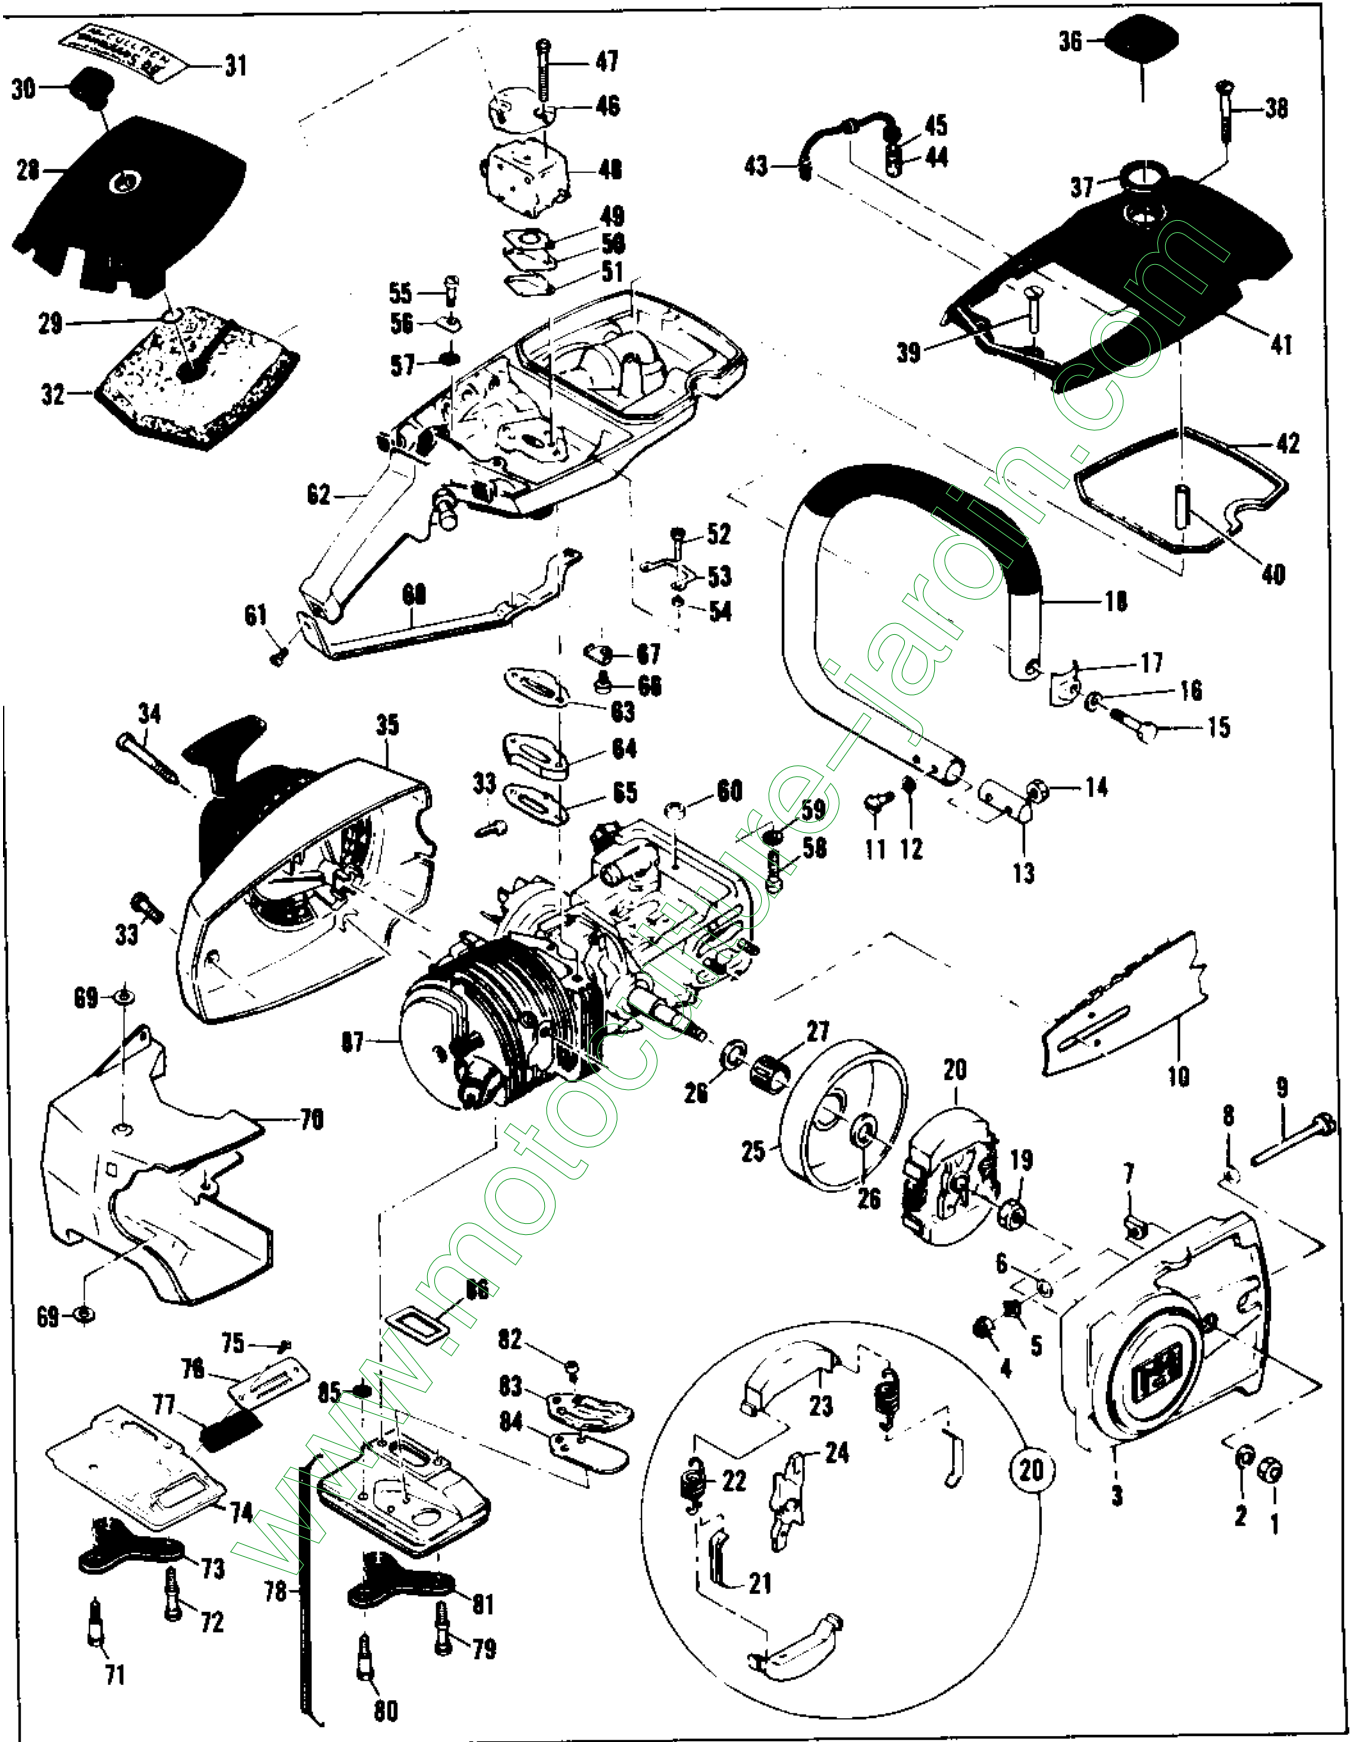

McCULLOCH

COPYRIGHT U.S.A. 1973
McCULLOCH CORPORATION

Figure 1. General

Figure 1. General

Item No.	Part Number	Description	Units Per Assy
1	110454	Nut - Hex 5/16-24	2
2	100440	Washer - 5/16	2
3	88586	Clutch Guard Assy	1
4	102067	. Nut - Hex 10-24	1
5	110387	. Washer - Wavey	1
6	100002	. Washer - #10	1
7	61705	. Nut - Bar adjustment	1
8	110264	. Washer - #10	1
9	102144	. Screw - Bar adjustment	1
10		Bar & Chain Assy (See Figure 6)	
11	102761	Screw - Hex hd 10-24 x 7/8	2
12	100352	Washer - #10	2
	69403	Plug Assy - Nut retainer	1
13	61678	. Plug - Nut retainer	1
14	101326	. Nut - Hex 10-24	2
15	102130	Screw - Hex hd 1/4-20 x 1-1/2	1
16	100153	Lockwasher - 1/4	1
17	63484	Clamp - Frame	1
18	87686	Frame & Grip Assy	1
19	86113	Nut - Hex 3/8-24 (L.H.)	1
20	87675	Clutch Assy	1
21	64583	. Retainer - Spring	2
22	83223	. Spring - Clutch	2
23	67233	. Shoe - Clutch	2
24	87676	. Rotor Assy	1
25	65370	Kit - Sprocket & Drum	1
26	61692	. Shim	2
27	110330	Bearing - Sprocket	1
28	68530	Cover Assy - Air cleaner	1
29	110565	. Ring - Retainer	1
30	68529	. Knob - Cover	1
31	89426	Nameplate	1
32	69922	Filter - Air	1
33	110741	Screw - Pan hd 10-24 x 1/2	2
34	62978	Screw - Special	3
35		Fan Housing & Starter (See Figure 2)	
36	89322	Cap Assy - Fuel	1
37	69767	. Gasket	1
38	110402	Screw - Oval hd 12-24 x 2-3/8	1
39	103579	Screw - Fl hd 10-24 x 1	2
40	87840	Spacer	1
41	89425	Cover - Fuel tank	1
42	69345	Gasket - Cover	1
43	64848	Hose Assy - Fuel	1
44	63932	. Filter - Fuel	1
45	100440	. Washer	1
46	83204	Bracket Assy	1