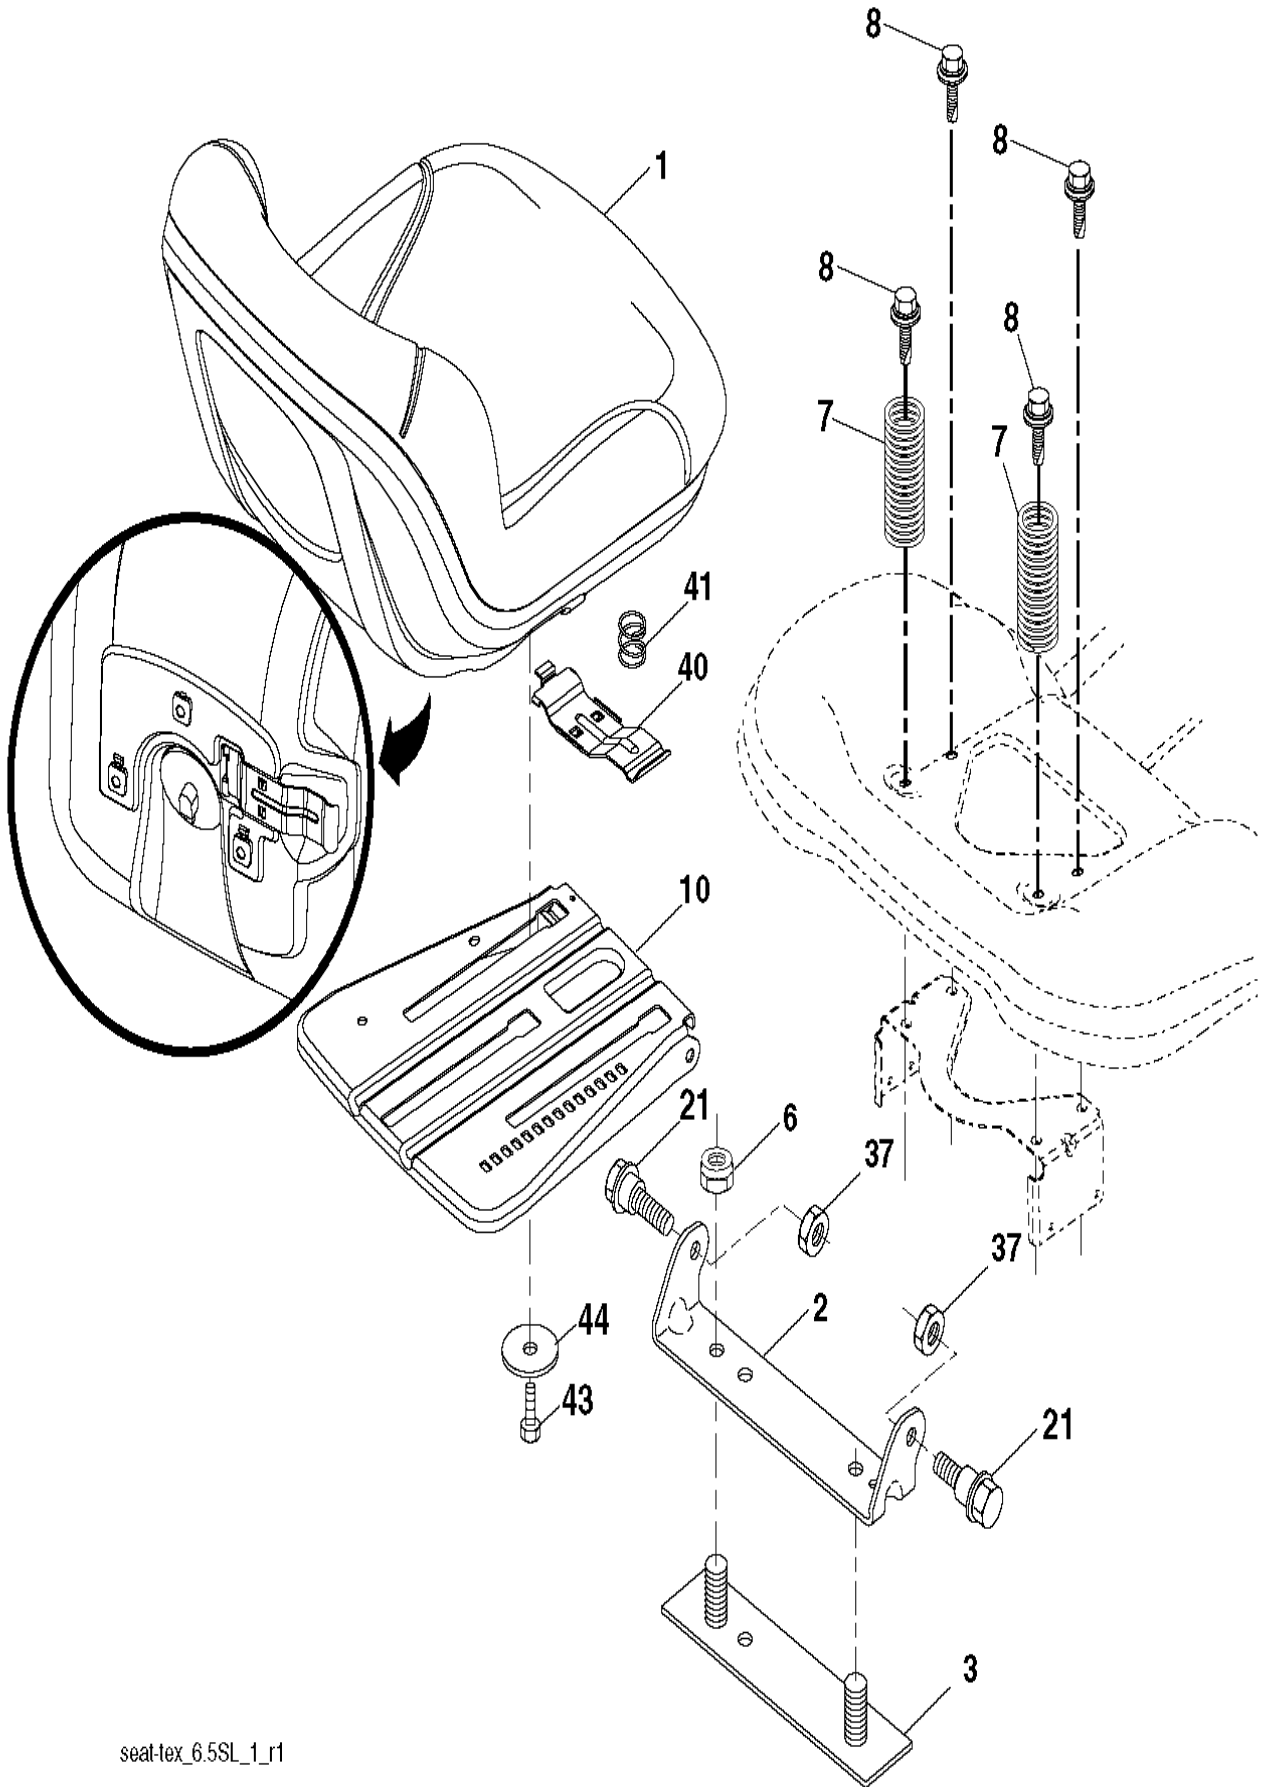

TRACTORS/RIDE MOWERS

PXM_REF	PXM_PARTNO	DESCRIPTION
1	581462001	SIÈGE
2	532180166	SUPPORT
3	532140675	SANGLES
6	873800600	ÉCROU
7	587613301	RESSORT
8	532171877	BOULON
10	532196977	PLAQUE
21	587907801	BOULON
37	873800500	LOCK NUT
40	532197661	POIGNÉE
41	532198200	RESSORT
43	874760612	BOULON
44	819133812	RONDELLE