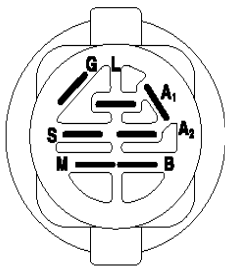

IGNITION SWITCH

POSITION	CIRCUIT "MAKE"
OFF	M+G+A1
RUN/OVERRIDE	B+A1
RUN	B+A1 L+A2
START	B+S+A1

WIRING INSULATED CLIPS
NOTE: IF WIRING INSULATED CLIPS WERE REMOVED FOR SERVICING OF UNIT, THEY SHOULD BE RE-INSTALLED TO PROPERLY SECURE YOUR WIRING.