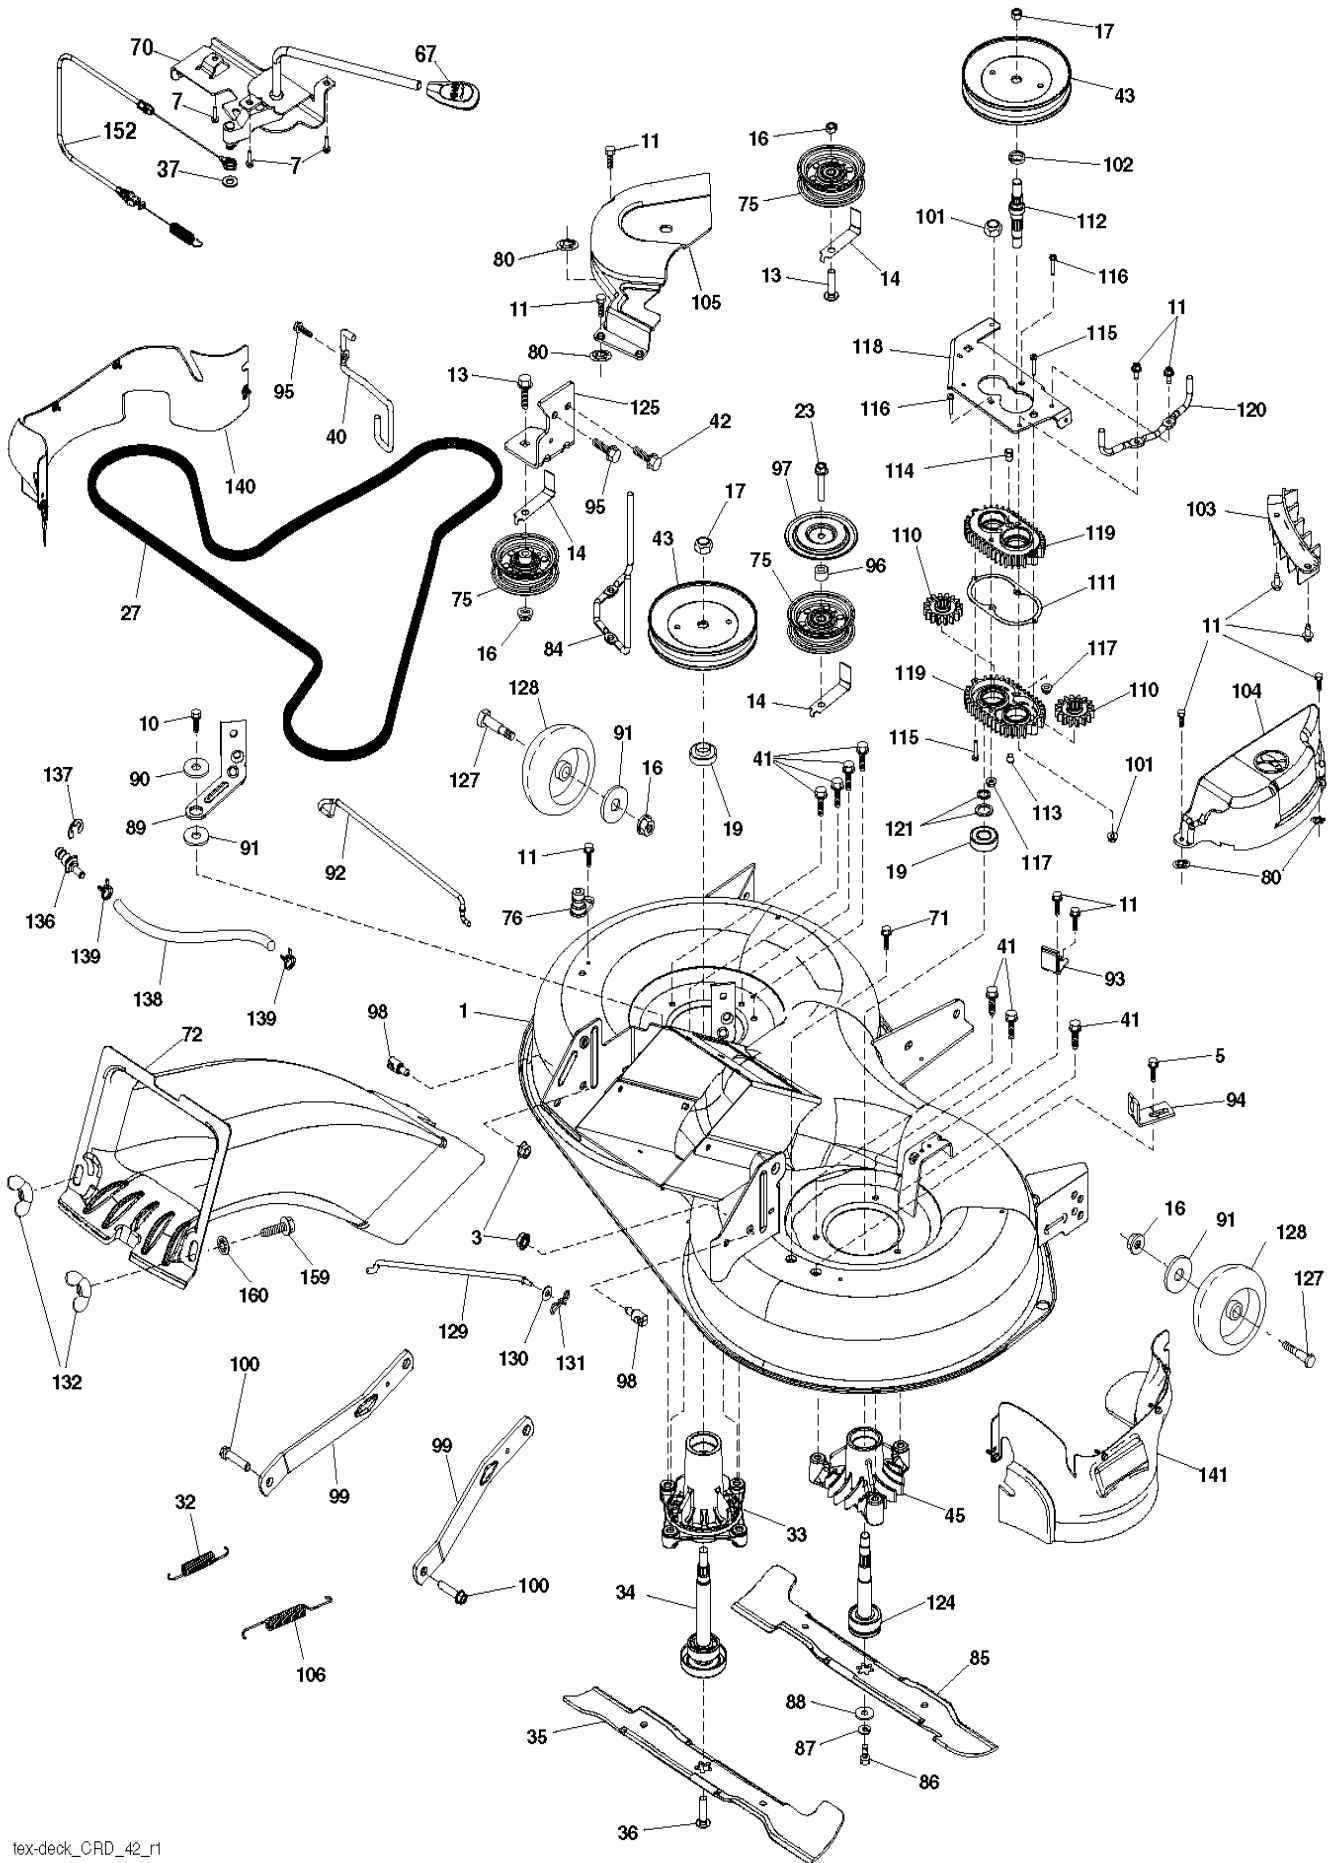

IGNITION SWITCH

POSITION	CIRCUIT "MAKE"
OFF	M+G+A1
RUN/OVERRIDE	B+A1
RUN	B+A1 L+A2
START	B+S+A1

CHASSIS HARNESS CONNECTOR (C1) (MATING SIDE)

DASH HARNESS CONNECTOR (C1) (MATING SIDE)

WIRING INSULATED CLIPS
 NOTE: IF WIRING INSULATED CLIPS WERE REMOVED FOR SERVICING OF UNIT, THEY SHOULD BE RE-INSTALLED TO PROPERLY SECURE YOUR WIRING.

NON-REMOVABLE CONNECTIONS

REMOVABLE CONNECTIONS

TRACTORS/RIDE MOWERS

PXM_REF	PXM_PARTNO	DESCRIPTION
1	581462001	SIÈGE
2	532180166	SUPPORT
3	532140675	SANGLES
6	873800600	ÉCROU
7	587613301	RESSORT
8	532171877	BOULON
10	532196977	PLAQUE
21	587907801	BOULON
37	873800500	LOCK NUT
40	532197661	POIGNÉE
41	532198200	RESSORT
43	874760612	BOULON
44	819133812	RONDELLE