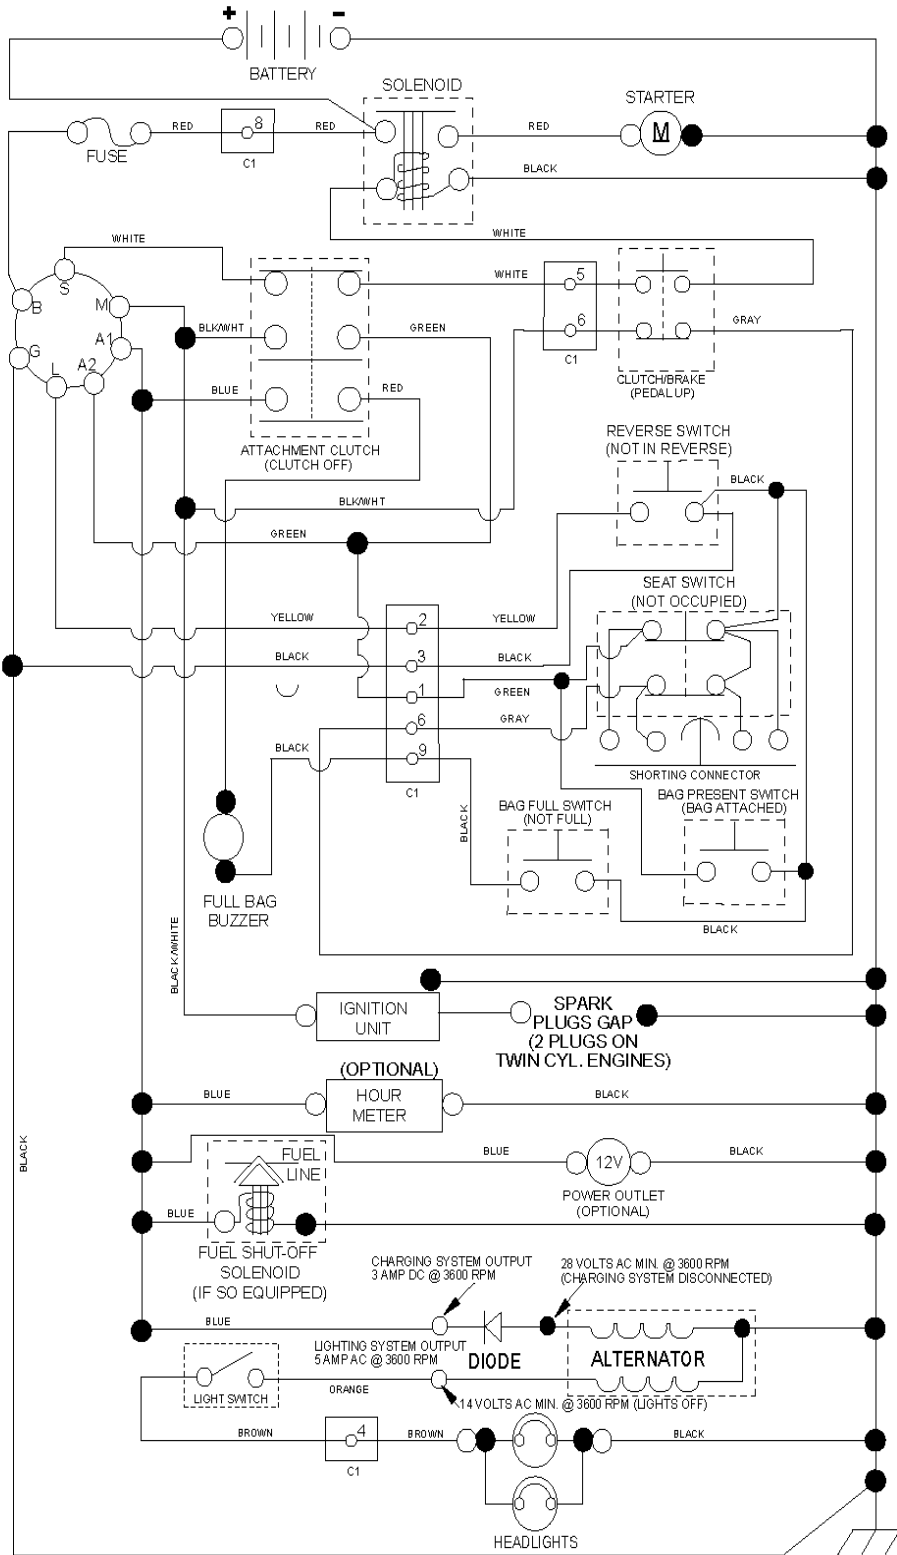

SCH17

NOTE
YOUR TRACTOR IS EQUIPPED WITH A SPECIAL ALTERNATOR SYSTEM. THE LIGHTS ARE NOT CONNECTED TO THE BATTERY, BUT HAVE THEIR OWN ELECTRICAL SOURCE. BECAUSE OF THIS, THE BRIGHTNESS OF THE LIGHTS WILL CHANGE WITH ENGINE SPEED. AT IDLE THE LIGHTS WILL DIM. AS THE ENGINE SPEED IS INCREASED, THE LIGHTS WILL BECOME THEIR BRIGHTEST.