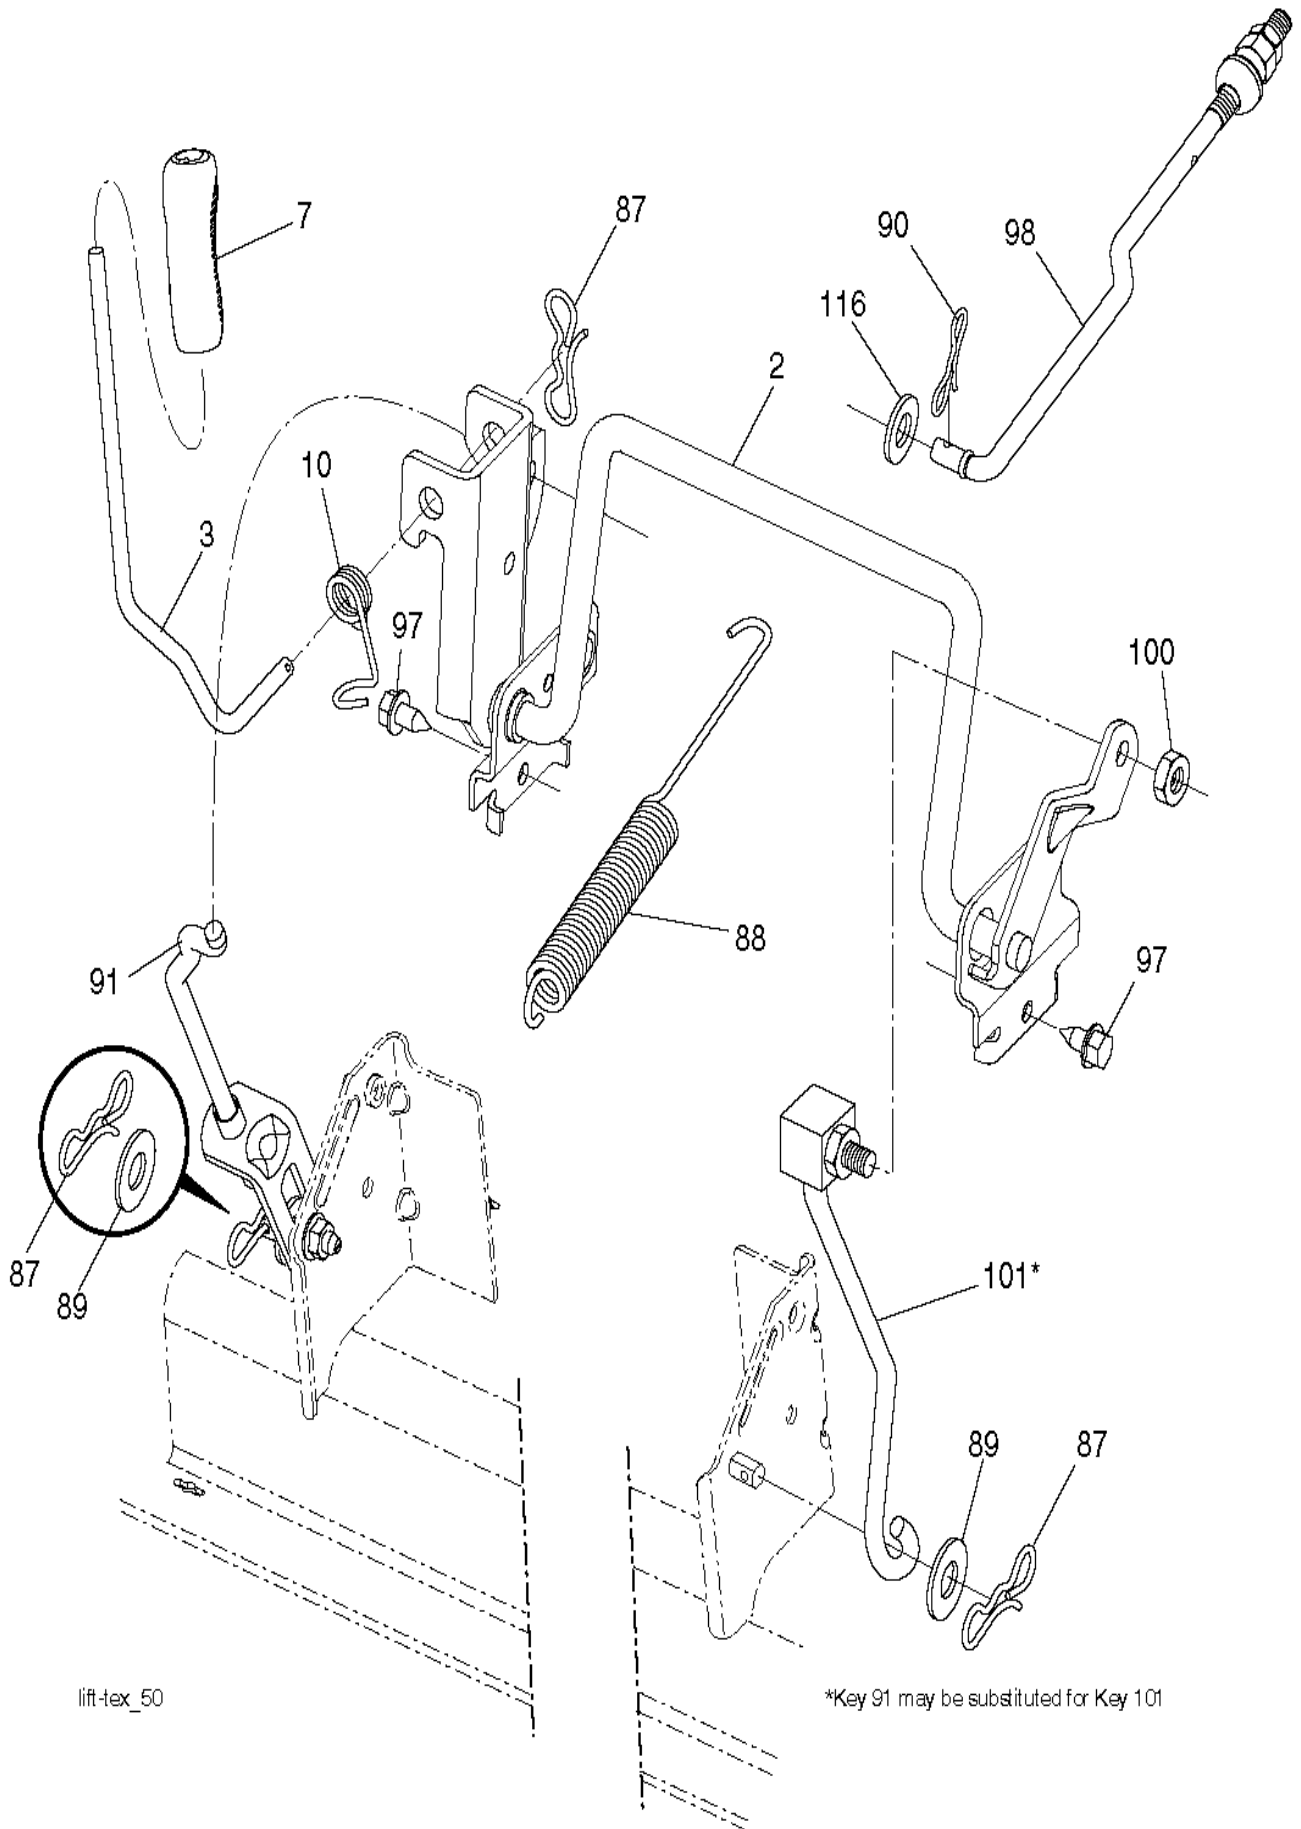

TRACTORS/RIDE MOWERS

PXM_REF	PXM_PARTNO	DESCRIPTION
2	532436996	ARBRE
3	532195231	LEVIER
7	580962301	POIGNÉE
10	532196314	RESSORT
87	532194209	RESSORT
88	532436995	RESSORT
89	819191912	RONDELLE
90	532194208	AXE
91	532195181	MAILLON
97	817490608	VIS
98	532195270	MAILLON
100	873930600	ÉCROU
101	532407003	MAILLON
116	819151516	RONDELLE