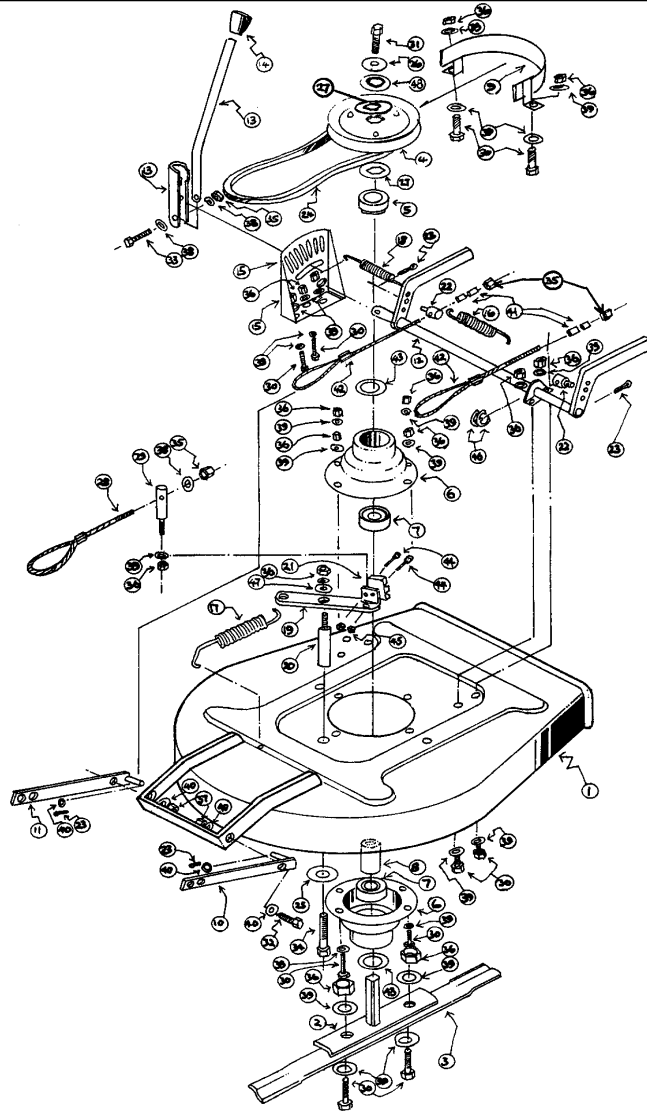

PARTS LIST FOR: MK 4 Tractors

S600, S800, T800, T1100, T1200 and T1600 Tractors (T1200 Illustrated)

Item	Part No	Description	Qty	Item	Part No	Description	Qty	Item	Part No	Description	Qty
75	1991	Nut, Locking 1/2" UNF	4	110	2354	Spacer, Transaxle ('S' Models)				1 7/16" OD x 1" ID x 4mm	As req
76	1992	Setscrew, 1/4" UNF x 3/8" LG	1			Not shown	4	141	2641	Spindle Spacer	
77	1046	Washer, 1/2" dia, Plain	1	111	2004	Foot Pedal Bar				1 7/16" OD x 1" ID x 2mm	As req
78	2831	Support Bracket (Transaxle)	2		2009	Foot Pedal Rubber	1	142	1334	Bolt, 5/16" UNF x 3/4" LG	2
79		Not Allocated	1	112	2505	Foot Pedal Arm	1	143	2784	Spacer, PTO Pulley	1
80	1331	Washer, 1/4" dia. Plain	1	113	2332	Hanger Bar, Cutter Deck		144		Bracket, Peerless Pt No. 786086	1
81	2812	Flexible Engine Mounts (T1200)	3	114	2893	Flap PTO Access	1	145		Bracket, Peerless Pt No. 792076	1
82	2715	Arm Jockey Pulley	1	115	2270	Link Plate, Gear Change	1				
83	2306	Bush, Jockey Pulley	2	116	2276	Steering Gear	1				
84	2694	Jockey Pulley	2	117	1699	Bearing, Steering Column Base	1				
85	2574	Spring, Compression	1	118	2277	Spacer, Steering Column	1				
86	1706	Belt Guide (Jockey Pulley)	2	119	2279	Steering Quadrant	1				
87	2333	Deck Stop (not illustrated)	1	120	2284	Bush, Steering Quadrant Pivot	1				
88	2825	Bracket, Exhaust (T1200)	1	121	2278	Bridge Support, Steering Quadrant	1				
89	2818	Bracket, Engine mount (T1200)	1	122	1267	Bolt, 3/8" UNF x 2 1/2" LG	2				
90	1997	Bolt, 3/8" UNF x 1 3/4" LG	3	123	1860	Bush, Flanged 1/2" ID x 5/8" OD x 1/2" LG	2				
91	1998	Nut, 2BA Plain	1	124	2588	Bush, Flanged 5/8" ID x 3/4" x 1" LG	1				
92	1609	Brake Safety Switch	1	125	2015	Setscrew, 3/8" UNF x 1" LG	3				
93	1999	Screw, 2BA x 1/2" LG	1	126	2016	Bolt, 3/8" UNF x 1 1/4" LG	1				
94	2000	Tension Spring	1	127	2786	Jockey Plate	1				
95	2592	Chain Link	1	128	2787	Spacer, Jockey Plate	2				
96	2589	'E' Clip, 5/8" dia Shaft	1	129	2820	Pulley, PTO Drive	1				
97	2648	Knob	2	130	2018	Transaxle Unit (6, 8 and 11HP)	1				
98	2275	Washer, Steering Column	1		2019	Transaxle Unit (T1200, T1600)	1				
99	2274	Steering Column	1	131	1006	Washer, Dome Spring	1				
100	2269	Gear Change Lever	1	132	1955	Bearing Housing	1				
101	2103	Spring Tension (Clutch/Brake)	1	133	1388	Bolt, 5/16" UNF x 2" LG	2				
102	1399	Pin, Tow Hitch	1	134	2587	Washer, 1/2" ID x 1" OD	1				
103	2643	Parking Brake Plunger	1	135	1180	Bearing, PTO Shaft	1				
104	2302	Pivot Boss, Engage Lever	1	136	2834	Plate, Bearing Retainer	1				
105	2003	Spring Compression (Park Brake)	1	137	2791	Spring Tension	1				
106	1613	Spring Compression (Engage Lever)	1	138	2649	Knob, Gear Lever	1				
107	2644	Cutter Engage/Disengage Lever	1	139	2788	Bush, PTO Jockey Pulley	1				
108	2590	Setscrew, 3/8" UNF x 1 1/4" LG	1	140	2640	Spindle Spacer					
109	2593	Spacer, 5/8" x 1/2" (Gear Stop)	1								

**PARTS ILLUSTRATION FOR:
30" Grass Cutter**