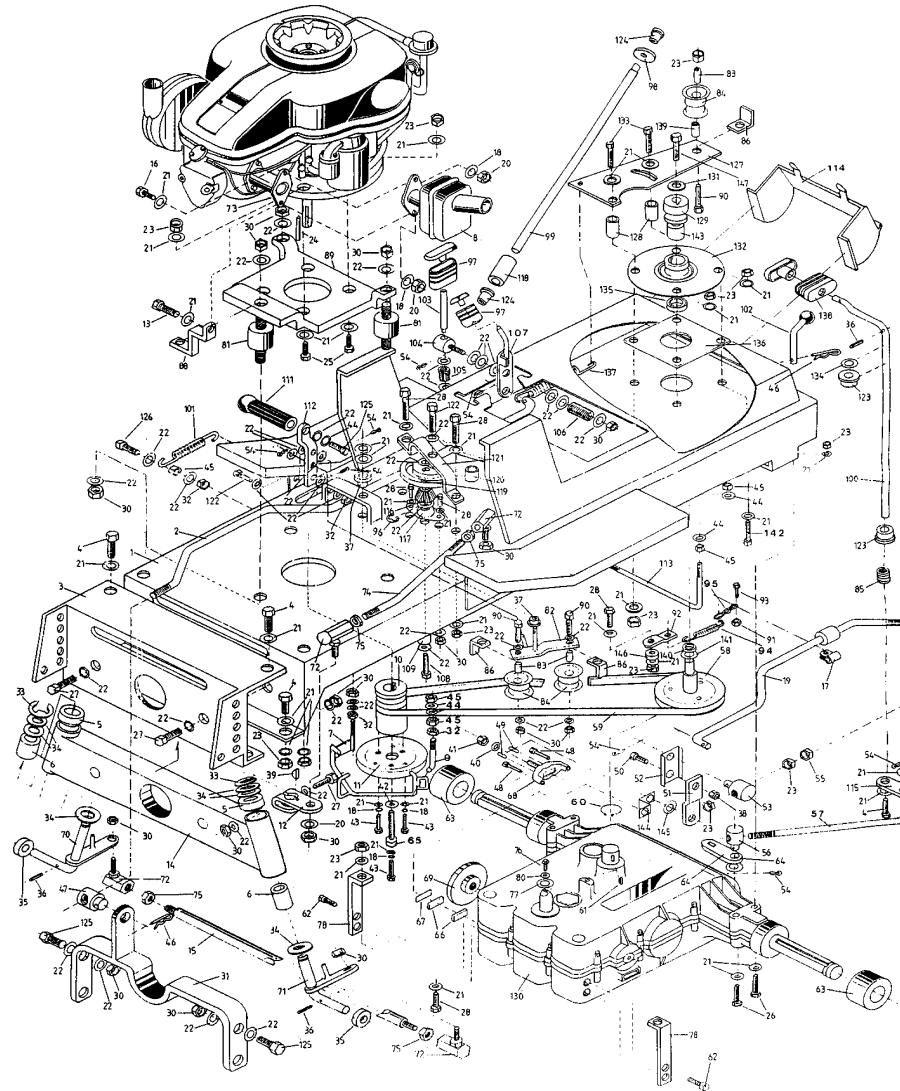

**PARTS ILLUSTRATION FOR:
MK4 Tractors S600, S800, T800, T1100,
T1200 Diesel and T1600 Tractors
(T1200 Illustrated)**

PARTS LIST FOR: MK 4 Tractors

S600, S800, T800, T1100, T1200 Diesel and T1600 Tractors (T1200 Illustrated)

Item	Part No	Description	Qty	Item	Part No	Description	Qty	Item	Part No	Description	Qty
1	2238	Chassis (all models)	1	19	1710	Brake Rod	1	46	1225	'R' Clip	2
2	2355	Cutter Engage Rod ("S" Series)	1	20	2040	Nut, 5/16" Plain	2	47	1695	Swivel Engage Rod	1
	1671	Cutter Engage Rod (T800, T1100)	1	21	1105	Washer, 5/16" Plain	28	48	1983	Setscrew, 1/4" UNC x 1 1/4" LG	2
	1672	Cutter Engage Rod (T1600)	1	22	1323	Washer, 3/8" Plain	36	49	1984	Dowel Pins 1/4" dia x 3/4" LG	2
	2802	Cutter Engage Rod (T1200)	1	23	1273	Nut, 5/16" UNF Nyloc	20	50	1156	Bolt, 1/4" UNF x 3/4" LG	1
3	2249	Chassis Front Bracket	1	24	1181	Woodruff Key, No 6 (6HP only)	1	51	1985	Brake Arm	1
4	1982	Setscrew, 5/16" UNF x 3/4" LG	5		1602	Drive Key, 1/4" square	1	52	1986	Brake Arm Extension ('T' models)	1
5	2293	Stub Axle Spacer	3	25	1318	Bolt, 5/16" UNF x 2" LG (6HP only)	3		2356	Brake Arm Extension ('S' models)	1
6	3355	Nylon Bush (6, 8 and 11 HP only)	4		2688	Bolt, 5/16" UNF x 1 1/4" LG (6HP only)	1	53	1693	Brake Rod Swivel	1
	3354	Bush, Oilite (T1200, T1600)			1321	Bolt, 5/16" UNF x 1 1/2" LG		54	1233	Split Pin, 1/8" dia x 3/4" LG	8
		001"- I/D 3/4"	4			(8, 11 HP Diesel)	4	55	1964	Nut, 5/16" UNF Binx	2
7	2313	Belt Guide (30" cutter units)	1		1336	Bolt, 5/16" UNF x 2 1/4" LG (16HP only)	4	56	1694	Swivel, Gear Change Rod	1
	2311	Belt Guide (36" cutter units)	1	26	1978	Bolt, 5/16" UNF x 2 1/2" LG ('T' series)	4	57	2271	Rod, Gear Change ('T' models)	1
	2312	Belt Guide (32" and 36"			1933	Bolt, 5/16" UNF x 3 1/2" LG ('S' series)	4		2272	Rod, Gear Change ('S' models)	1
		Contra Cutter Units)	1	27	1200	Bolt, 3/8" UNF x 2 1/2" LG	3	58	2821	Transaxle Pulley/PTO ('S' models)	1
	2314	Belt Guide (T1600/42")	1	28	1327	Bolt, 5/16" UNF x 1" LG	5		2819	Transaxle Pulleys/PTO ('T' models)	1
	2804	Belt Guide (T1200/42")	1	29	1666	Washer, Plain 3/8" ID x 1 3/4" OD	2		3356	Transaxle Pulleys/PTO (T1600 only)	1
8		Muffler (Refer to		30	1324	Nut, 3/8" UNF Nyloc	15	59	1688	Belt Transmission	1
		Engine Manufacturers Parts List)	1	31	2329	Hitching bracket	1	60	1996	Circlip, External 5/8" dia	1
9	2319	Pin, Belt guide retaining	1	32	1979	Half nut, 3/8" UNF Nyloc	5	61	1104	Key, Woodruff No 9	1
10	2307	Engine Pulley Block (6HP only)	1	33	1663	'E' Clip 3/4" dia	2	62	1987	Setscrew, 5/16" UNC x 7/8" LG	2
	2308	Engine Pulley Block	1	34	1099	Washer, 3/4" ID x 1 1/4" OD	4	63	1715	Spacer, 3/4" ID x 1 1/4" OD x 1 5/8" LG	2
11	1745	Engine Cutter Drive Pulley		35	1980	Spacer, 3/4" ID x 1 1/4" OD x 3/8" LG	2	64	2273	Gear Change Arm (Transaxle)	1
		('S' Models)	1	36	1553	Roll Pin, 1/8" dia x 1 1/2" LG	3	65	2586	Bolt, 7/16" UNF x 3" LG	1
	1558	Engine Cutter Drive Pulley		37	2833	Bush, flanged 1/2" OD x 5/15" ID			2690	Bolt, 3/8" UNF x 3 1/4" LG (6HP only)	1
		('T' Models)	1			x 1/2" LG	2	66	1988	Brake Pad (Transaxle)	1
12	2286	Steering Arm	1	38	1270	Nut, 1/4" UNF Nyloc	1	67	1989	Brake Pad Plate (Transaxle)	1
13	1321	Bolt, 5/16" UNF x 1 1/2" LG		39	1098	Key, Woodruff No 13	1	68	1990	Brake Pad Holder (Transaxle)	1
		(T1200 only)	1	40	1981	Washer, 5/16" ID x 1" OD	1	69	1995	Disc Brake (Transaxle)	1
14	2296	Axle Beam	1	41	1969	Nut, thin 5/16" UNF Nyloc	1	70	2291	Stub Axle RH	1
15	2691	Track Rod	1	42	1737	Washer, 7/16" dia plain	1	71	2287	Stub Axle LH	1
16	2688	Setscrew 5/16" UNC x 1 1/4" LG		43	2031	Setscrew, 5/16" UNF x 1" LG	3	72	1551	Rod End and Ball Joint	4
		(T1200 only)	1	44	1633	Washer, 3/8" dia shakeproof	7	73	2824	Exhaust Stub (T1200 only)	1
17	1977	Clip, Brake safety switch	1	45	1422	Nut, 3/18" UNF Plain	7	74	2285	Steering Rod (T1200 only)	1
18	2048	Washer, 5/16" shakeproof	3						2807	Steering Rod (Kinked)	1