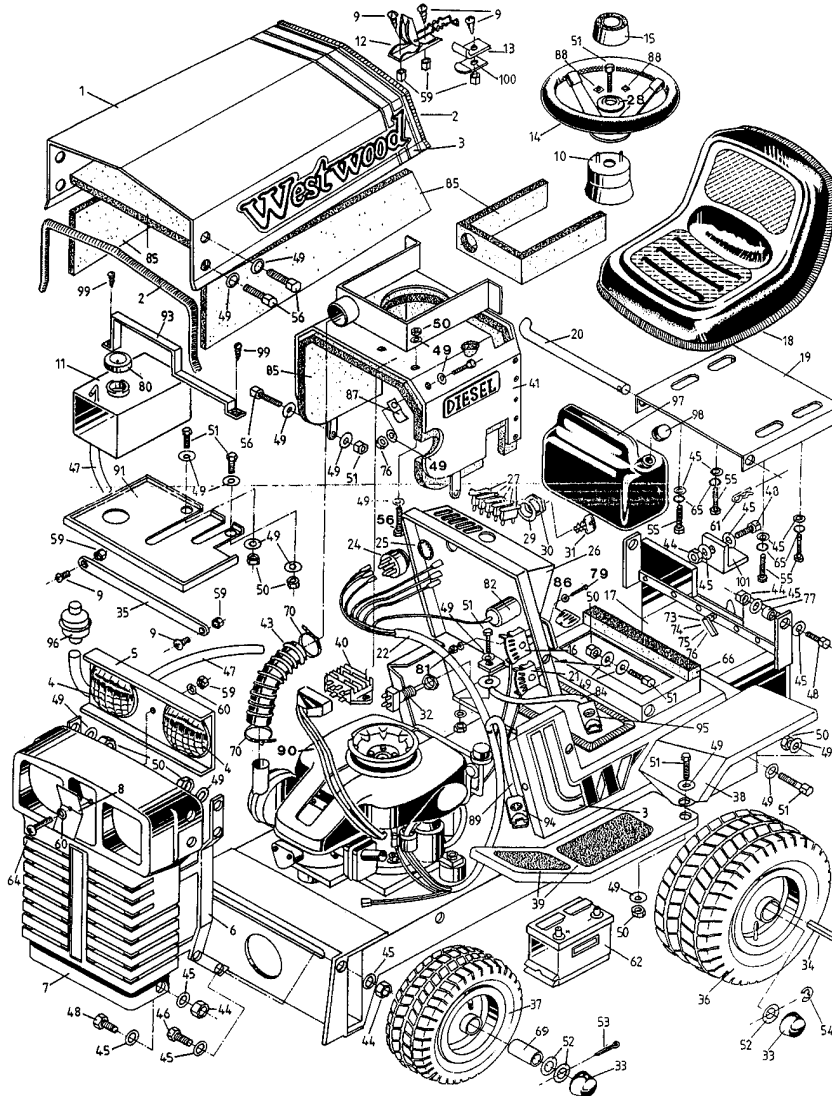

**PARTS ILLUSTRATION FOR:
T1200 (Diesel) and T1600
Upper Frame, Bonnet & Grille, Console,
Electric, Seat, Steering Wheel, Road
Wheels**

PARTS LIST FOR: T1200 (Diesel) and T1600

Upper Frame, Bonnet & Grille, Console, Electrical, Seat, Steering Wheel, Road Wheels

Item	Part No	Description	Qty
1	1643	Bonnet T1200	1
	1797	Bonnet T1600	1
2	1488	Beading, Bonnet Front	1
	1489	Beading, Bonnet Rear	1
	1802	Beading, Bonnet Sides – T1600	1
	2101	Beading, Engine Deflector – T1600	1
3	2701	Transfers, Tractor Set – T1200	1
	2702	Transfers, Tractor Set – T1600	12
4	1536	Headlamp	2
5	1497	Retaining Plate, Headlights	1
6	2257	Grille Support T1200	1
	2102	Grille Support T1600	1
7	1492	Grille	1
8	1495	Grille Plate	1
9	1734	Screw 2BA x 1/2" LG Pan Hd	4
10	2780	Steering Wheel Shroud	2
11	2811	Fuel Tank	1]
12	1490	Bonnet Catch	1
13	2058	Bonnet Clip	1
14	2367	Steering Wheel Mk4	1
15	2059	Steering Wheel Cap	1
16	2793	Engine Stop Control – T1200	1
	1807	Engine Choke Control – T1600	1
17	1819	Rubber Flap Assembly	1
18	1660	Seat	1
19	12742	Seat Mounting Plate	1
20	2067	Seat Hinge Pin	1
21	2794	Throttle Control T1200	1
	1507	Throttle Control T1600	1
22	2795	Wiring Loom T1200	1
	2100	Wiring Loom T1600	1
23	1530	Solenoid (not shown) T1600	1
24	1649	Starter Switch	1
25	2049	Washer, 5/8" dia. Shakeproof	1
26	2262	Console Body	1

Item	Part No	Description	Qty
27.1	2062	Safe Brake & Safe Cutter Green Light	2
27.2	2063	Charge Light, Amber	1
27.3	2064	Ignition Light, Red	1
27.4	2099	Switch, Lights On/Off	1
28	1006	Domed Spring Washer, 3/8" ID x 1 3/4" OD	1
29	1976	Washer, 5/8" ID x 1" OD	1
30	2065	Nut, Special, Starter Switch	1
31	2066	Key, Starter Switch	2
32	1608	Switch, Cutter Safety	1
33	2068	Hub Cap	4
34	1664	key, 3/16" Sq. Parallel x 2" Long	2
35	3359	Support Brace	1
36	1586	Rear Wheel Assembly	2
	1662	Rim, Rear Wheel	2
	1588	Tube, Rear Wheel	2
	1587	Tyre, Rear Wheel	2
37	2796	Front Wheel Assembly	2
	2797	Rim, Front Wheel	2
	1539	Tyre, Front Wheel	2
	1540	Tube, Front Wheel	2
38	1501	Mud Guard LH	1
	1502	Mud Guard RH	1
39	1650	Footrest Mats – Set	2
40	2814	Rectifier (T1200) (Lombardini Pt No. 2760, 7362, 022 FVIC)	1
41	2815	Engine Cover Assy (T1200)	1
43	2839	Hose, Air Intake (T1200)	1
44	1324	Nut, 3/8" UNF Nyloc	7
45	1323	Washer 3/8" Dia. Plain	18
46	2016	Bolt, 3/8" UNF x 1 1/4" LG	2
47	2822	Hose, Fuel	1
48	1966	Bolt, 3/8" UNFX x 1" LG	5
49	1105	Washer, 5/16" Dia. Plain	56
50	1273	Nut, 5/16" UNF Nyloc	30

Item	Part No	Description	Qty
51	1334	Bolt, 5/16" UNF x 1/3" LG	19
52	1099	Washer 3/4" ID x 1 1/4" OD	6
53	1227	Split Pin 1/8" dia. x 1 3/4" LG	2
54	1663	"E" Clip 3/4" dia. Shaft	2
55	2034	Setscrew 3/8" UNC x 3/4" LG	4
56	1335	Bolt, 5/16" UNF x 1 1/4" LG	4
57	1969	Sol/nut 5/16" UNF, Thin Nyloc (Not Shown)	2
58	2047	T1600 Solenoid (Not Shown)	2
59	1053	Nut, 2BA Nyloc	13
60	1962	Washer, 2BA Plain	8
61	1225	"R" Clip	1
62	1209	Battery Type 138	1
63	2107	Engine Oil Drain Pipe & Plug T1600	1
	2809	Engine Oil Drain Pipe & Plug T1200	1
64	1735	Screw, 2BA x 3/4" LG	3
65	1633	Washer, 3/8" dia. Shakeproof	4
66	2079	Seat Spring	1
67	2108	Exhaust Stub – T1600 (Not Shown)	1
68	2029	Setscrew 4BA x 3/8" LG (T1600 Exhaust)	2
69	3354	Bush, Oilite 3/4" ID x 1" OD x 3/4" LG	4
70	2826	Hose Clip Jubilee No.3 (Air Intake)	2
71	2827	Hoser Clip Jubilee No.00 (Fuel Line)	2
72	2828	Hose Clip No.8, Plastic (Fuel Line)	3
73	1795	Bolt, Special 1/4" UNF x 1 1/2" LG	1
74	1796	Stop Piece	1
75	2042	Nut, 1/4" UNF, Thin Nyloc	1
76	1270	Nut, 1/4" UNF Nyloc	1
77	1680	Spacer, 3/8" ID x 1/2" OD x 3/16" LG	2
78	2046	Washer, Locking 4BA (T1600 Exhaust Stub)	2
79	2021	Screw, 4BA x 1/2" LG Throttle Controls	4
80	1806	Cap Fuel Tank	1
81	1144	Nut, 4BA Nyloc Throttle Controls	4