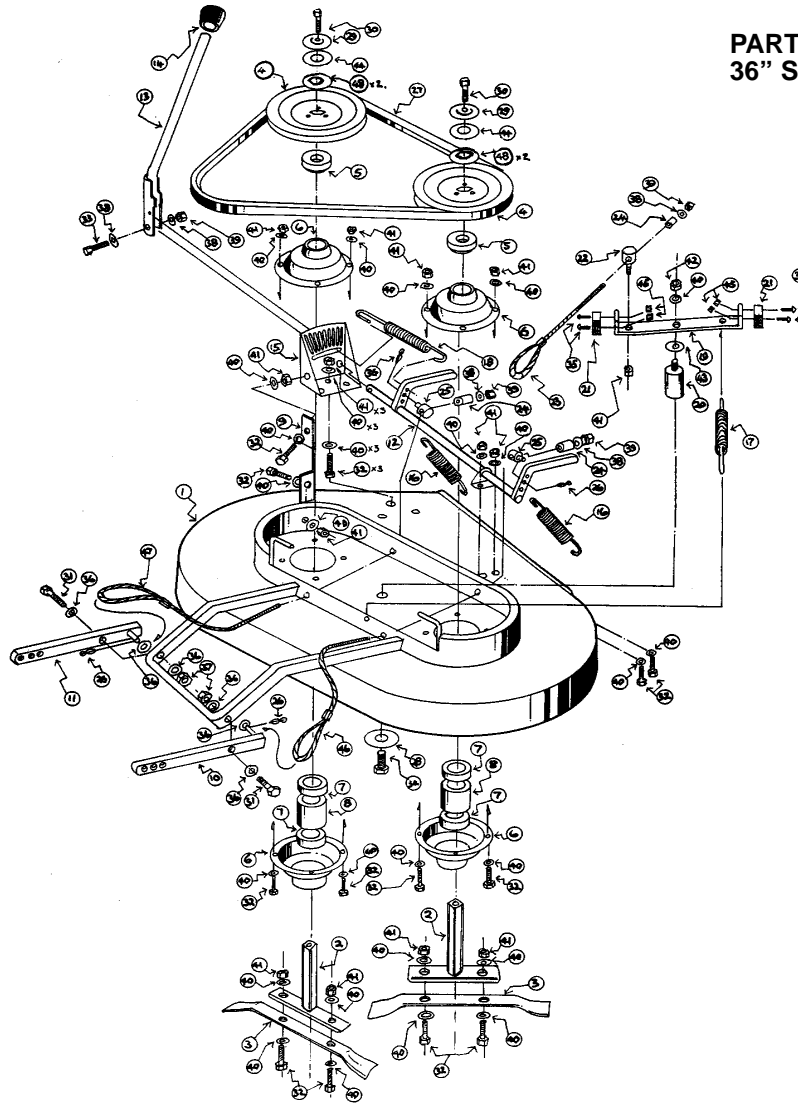

**PARTS ILLUSTRATION FOR:
36" Standard Grass Cutter**